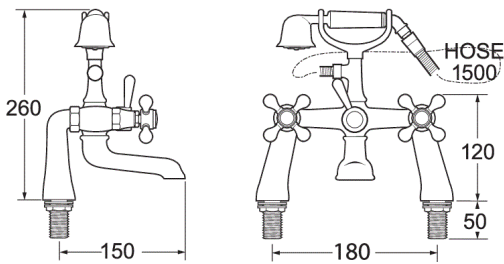

Tudor

Tudor Bath Shower Mixer - Gold

Product Code: TUD03/501

Finish: Gold

Features

Construction:	Brass & Resin
Valve/Cartridge type:	Non-rising Spindle Headworks
Supply:	Suitable For Low Pressure Systems
Working Pressures:	0.1 - 5.0 bar
Inlet connections:	¾" BSP

- Comes Complete With Single Mode Shower Kit
- Products Can Be Wall Mounted Or Deck Mounted
- Single Mode Handset

*Please refer to website for full warranty details.

Flow (Bar - l/min, open outlet)

Spout

Flow 0.1	Flow 0.3	Flow 0.5	Flow 1.0	Flow 2.0	Flow 3.0	Flow 4.0	Flow 5.0
14.8	23.4	31.4	46.1	66.8	82.3	93.9	103.3

Handset

3.1	4.9	6.7	10.3	15.7	20	23.6	26.7
-----	-----	-----	------	------	----	------	------