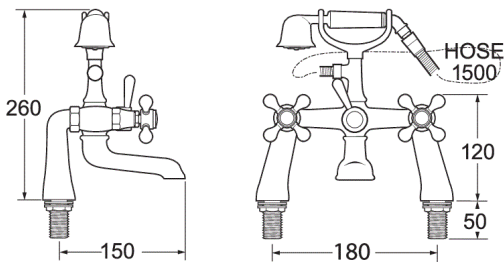

Tudor

Tudor Bath Shower Mixer - Gold

Product Code: TUD03/501

Finish: Gold

Features

Construction:	Brass & Resin
Valve/Cartridge type:	Compression Valve
Supply:	Suitable For Low Pressure Systems
Working Pressures:	0.1 - 5.0 bar
Inlet connections:	¾" BSP

- Comes Complete With Single Mode Shower Kit
- Products Can Be Wall Mounted Or Deck Mounted
- Single Mode Handset

*Please refer to website for full warranty details.

Flow (Bar - l/min, open outlet)

Spout

Flow 0.1	Flow 0.3	Flow 0.5	Flow 1.0	Flow 2.0	Flow 3.0	Flow 4.0	Flow 5.0
14.8	23.4	31.4	46.1	66.8	82.3	93.9	103.3

Handset

3.1	4.9	6.7	10.3	15.7	20	23.6	26.7
-----	-----	-----	------	------	----	------	------