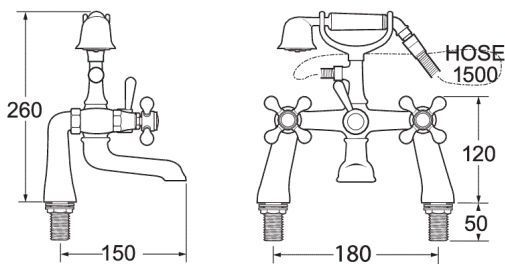

Tudor

Tudor Bath Shower Mixer

Product Code: TUD03

Finish: Chrome

Features

Construction:	Brass & Resin
Valve/Cartridge type:	Compression Valve
Supply:	Suitable For Low Pressure Systems
Working Pressures:	0.1 - 5.0 bar
Inlet connections:	¾" BSP

- Comes Complete With Single Mode Shower Kit
- Products Can Be Wall Mounted Or Deck Mounted
- Single Mode Handset

*Please refer to website for full warranty details.

Flow (Bar - l/min, open outlet)

Spout

Flow 0.1	Flow 0.3	Flow 0.5	Flow 1.0	Flow 2.0	Flow 3.0	Flow 4.0	Flow 5.0
14.8	23.4	31.4	46.1	66.8	82.3	93.9	103.3

Handset

3.1	4.9	6.7	10.3	15.7	20	23.6	26.7
-----	-----	-----	------	------	----	------	------