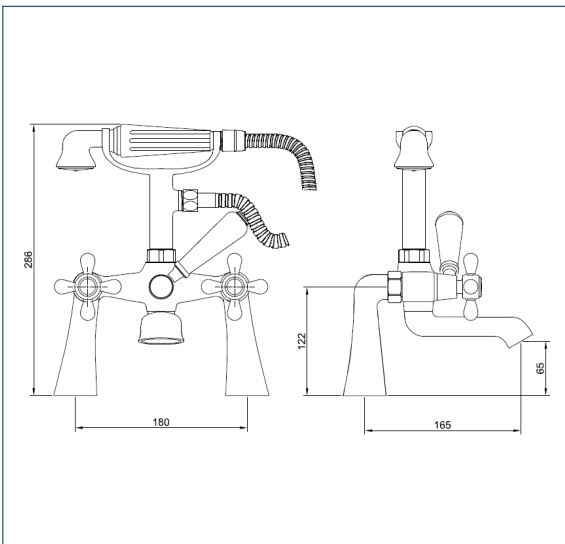

Tudor Range

Tudor Bath Shower Mixer

Product Code: TUD03

Finish: Chrome

Features

- Construction: Brass & ABS Handset
- Valve/Cartridge type: Non-rising Spindle Headworks
- Supply: Suitable For Low Pressure Systems
- Working Pressures: 0.3 - 5.0 bar
- Inlet connections: 3/4" BSP

- Suitable For High & Low Pressure Systems
- Non-Rising Spindle Headworks
- H & C Temperature Indicator
- Single Flow Bath Shower Mixer
- Comes Complete With Single Mode Handset, 1.5m Metal Interlocked Shower Hose & Handset Cradle
- Brass Backnuts

*Please refer to website for full warranty details.

Flow (Bar - l/min, open outlet)

Spout

Flow 0.1	Flow 0.3	Flow 0.5	Flow 1.0	Flow 2.0	Flow 3.0	Flow 4.0	Flow 5.0
3.7	5.4	7.2	10.3	14.7	17.9	20.6	23

Handset

2.1	3.2	4.3	6.5	9.4	11.8	13.8	15.5
-----	-----	-----	-----	-----	------	------	------

240202081