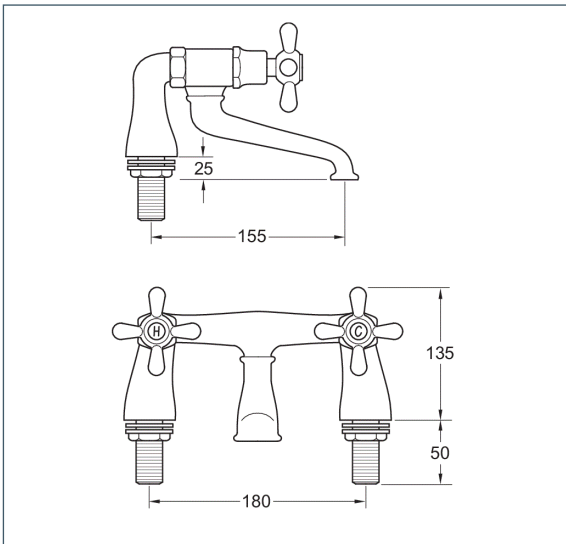

Tudor

Tudor Pillar Mounted Bath Filler - Gold

Product Code: TUD08/501

Finish: Gold

Features

- Construction:** Brass & Resin
- Valve/Cartridge type:** Compression Valve
- Supply:** Suitable For Low Pressure Systems
- Working Pressures:** 0.1 - 5.0 bar
- Inlet connections:** 3/4" BSP
- Flexi or Copper:** N/A

· Products Can Be Wall Mounted Or Deck Mounted

*Please refer to website for full warranty details.

Flow (Bar - l/min, open outlet)

Spout

Flow 0.1	Flow 0.3	Flow 0.5	Flow 1.0	Flow 2.0	Flow 3.0	Flow 4.0	Flow 5.0
14.8	23.4	31.4	46.1	66.8	82.3	93.9	103.3