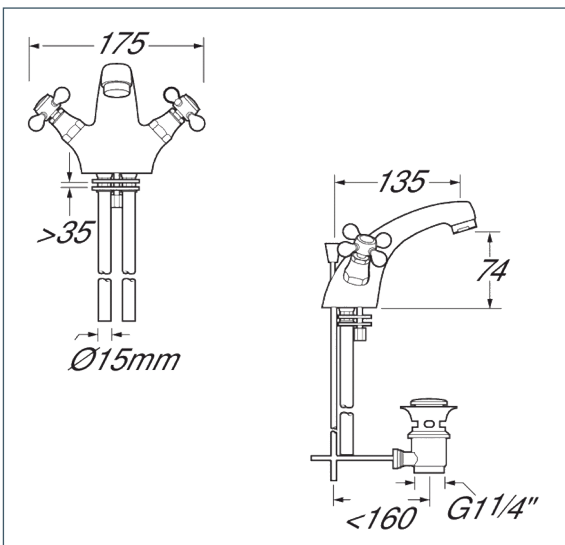

Tudor

Tudor mono basin mixer with pop up waste

Product Code: TUD113

Finish: Chrome

Features

- Construction:** Brass & Resin
- Valve/Cartridge type:** Compression Valve
- Supply:** Suitable For All Plumbing Systems
- Working Pressures:** 0.1 - 5.0 bar
- Inlet connections:** 15mm Copper
- Flexi or Copper:** Copper Tails

• Comes Complete With A Lever Operated Pop Up Waste

*Please refer to website for full warranty details.

Flow (Bar - l/min, open outlet)

Spout

Flow 0.1	Flow 0.3	Flow 0.5	Flow 1.0	Flow 2.0	Flow 3.0	Flow 4.0	Flow 5.0
7.2	11	14.7	21.4	31	38.1	43.5	47.7