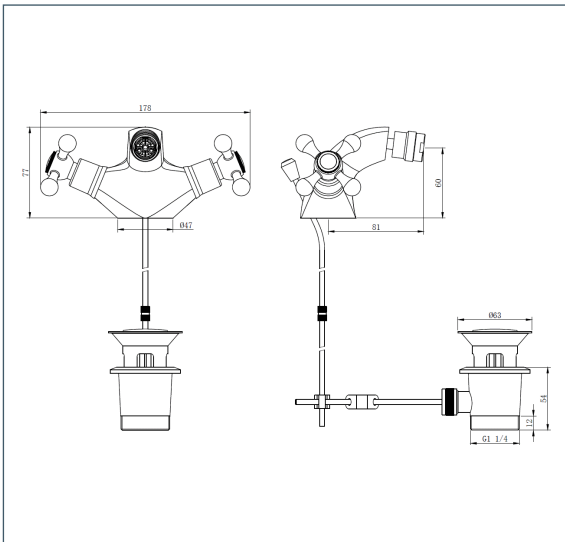

Tudor

Tudor Bidet Mixer - Gold

Product Code: TUD114/501

Finish: Gold

Features

- Construction:** Brass
- Valve/Cartridge type:** Non-rising Spindle Headworks
- Supply:** Suitable For Low Pressure Systems
- Working Pressures:** 0.1 - 5.0 bar
- Inlet connections:** ½" BSP
- Flexi or Copper:** Flexi Tails - M10 - 300mm

- Comes Complete With A Lever Operated Pop Up Waste
- 5 Years Warranty On The Outer Finish

*Please refer to website for full warranty details.

Flow (Bar - l/min, open outlet)

Spout

Flow 0.1	Flow 0.3	Flow 0.5	Flow 1.0	Flow 2.0	Flow 3.0	Flow 4.0	Flow 5.0
6.1	9.1	12.1	17.4	25.2	31.1	36	40.2