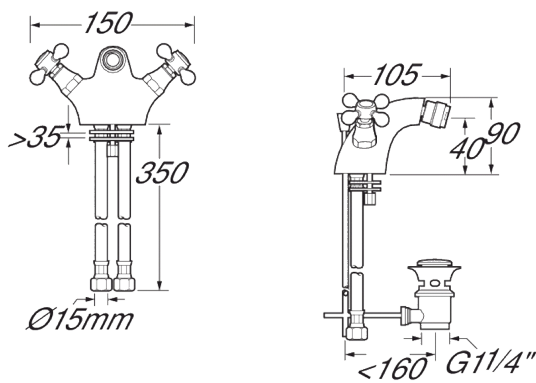

Tudor

Tudor Bidet Mixer - Gold

Product Code: TUD114/501

Finish: Gold

Features

- **Construction:** Brass & Resin
- **Valve/Cartridge type:** Standard
- **Supply:** Suitable For Low Pressure Systems
- **Working Pressures:** 0.1 - 5.0 bar
- **Inlet connections:** 1/2" BSP
- **Flexi or Copper:** Copper Tails

· Comes Complete With A Lever Operated Pop Up Waste

*Please refer to website for full warranty details.

Flow (Bar - l/min, open outlet)

Spout

Flow 0.1	Flow 0.3	Flow 0.5	Flow 1.0	Flow 2.0	Flow 3.0	Flow 4.0	Flow 5.0
3	4.6	6.2	9.2	13.5	16.9	19.8	22.2