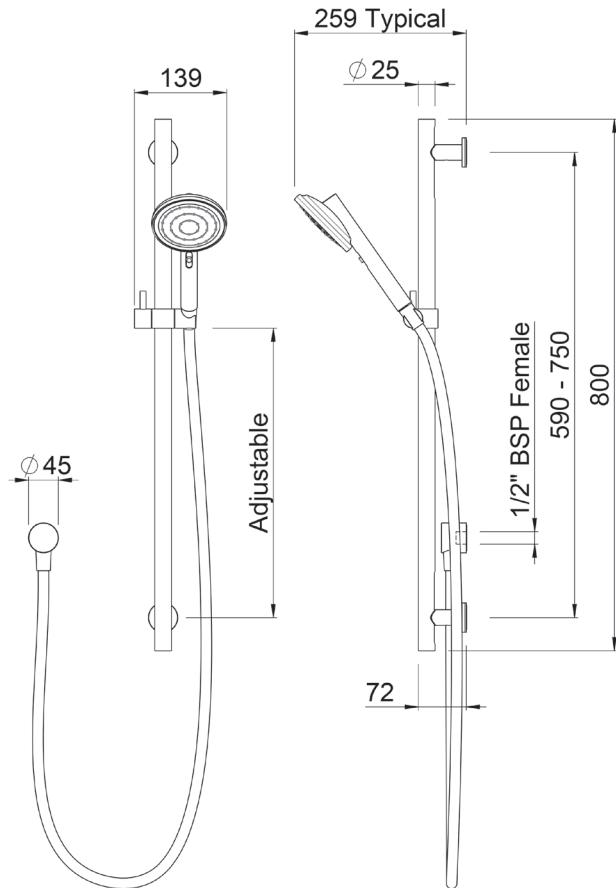

VJET SHOWER KIT - MATTE BLACK

- Chrome
- Matte Black
- PVD Brushed Brass
- PVD Gunmetal
- PVD Brushed Nickel

CONSTRUCTION: N/A

SUPPLY: Suitable For High Pressure Systems

INLET CONNECTIONS: 1/2" BSP

WORKING PRESSURES: 1.0 - 5.0 bar

CARTRIDGE/VALVE TYPE: N/A

- Premium Quality Flow Regulators Deliver A Consistent Flow Of Water Under A Range Of Water Pressures
- Vjet® Technology Delivers Variable Spray At Your Control
- Rub-Clean Silicon Nozzles For Ease Of Cleaning
- Smooth Easy Clean 1.5M Shower Hose

VJSR01BK

Matte Black

Open Outlet Flow (Bar - l/min)

BAR	0.3	0.5	1.0	2.0	3.0	4.0	5.0
HANDBSET FLOW	0	0	0	0	0	0	0

2105911

Please Note: Flow rate will be dictated by installation configurations.
Please ensure to check the appropriate flow restrictor information if applicable.
*Please refer to website for full warranty details.

FREEPHONE: 0800 195 1602 | FAX ORDERS: 08444 068 690 | EMAIL: SALES@UK.METHVEN.COM

methven.com