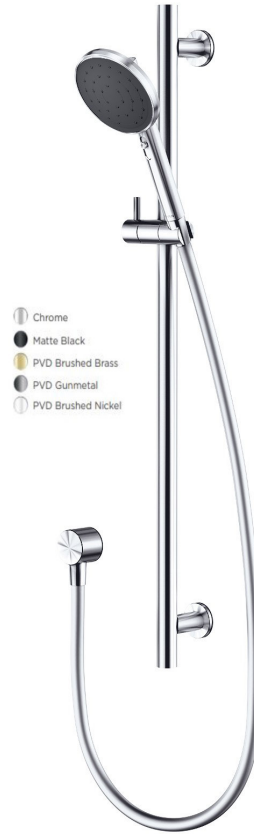

VJET SHOWER KIT - MATTE BLACK

- Chrome
- Matte Black
- PVD Brushed Brass
- PVD Gunmetal
- PVD Brushed Nickel

CONSTRUCTION: N/A

SUPPLY: Suitable For High Pressure Systems

INLET CONNECTIONS: 1/2" BSP

WORKING PRESSURES: 1.0 - 5.0 bar

CARTRIDGE/VALVE TYPE: N/A

- Premium Quality Flow Regulators Deliver A Consistent Flow Of Water Under A Range Of Water Pressures
- Vjet® Technology Delivers Variable Spray At Your Control
- Rub-Clean Silicon Nozzles For Ease Of Cleaning
- Smooth Easy Clean 1.5M Shower Hose

VJSR01BK

Matte Black

Open Outlet Flow (Bar - l/min)

BAR	0.3	0.5	1.0	2.0	3.0	4.0	5.0
HANDBSET FLOW	0	0	0	0	0	0	0

2105911

Please Note: Flow rate will be dictated by installation configurations.
Please ensure to check the appropriate flow restrictor information if applicable.
*Please refer to website for full warranty details.

FREEPHONE: 0800 195 1602 | FAX ORDERS: 08444 068 690 | EMAIL: SALES@UK.METHVEN.COM

methven.com