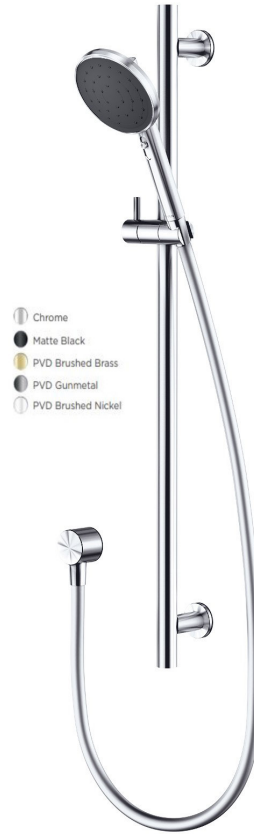

VJET SHOWER KIT - CHROME

- Chrome
- Matte Black
- PVD Brushed Brass
- PVD Gunmetal
- PVD Brushed Nickel

CONSTRUCTION: N/A

SUPPLY: Suitable For High Pressure Systems

INLET CONNECTIONS: 1/2" BSP

WORKING PRESSURES: 1.0 - 5.0 bar

CARTRIDGE/VALVE TYPE: N/A

- Premium Quality Flow Regulators Deliver A Consistent Flow Of Water Under A Range Of Water Pressures
- Vjet® Technology Delivers Variable Spray At Your Control
- Rub-Clean Silicon Nozzles For Ease Of Cleaning
- Smooth Easy Clean 1.5M Shower Hose

VJSR01CP

Chrome

Open Outlet Flow (Bar - l/min)

BAR	0.3	0.5	1.0	2.0	3.0	4.0	5.0
HANDSET FLOW	0	0	0	0	0	0	0

2105911

Please Note: Flow rate will be dictated by installation configurations.
Please ensure to check the appropriate flow restrictor information if applicable.
*Please refer to website for full warranty details.