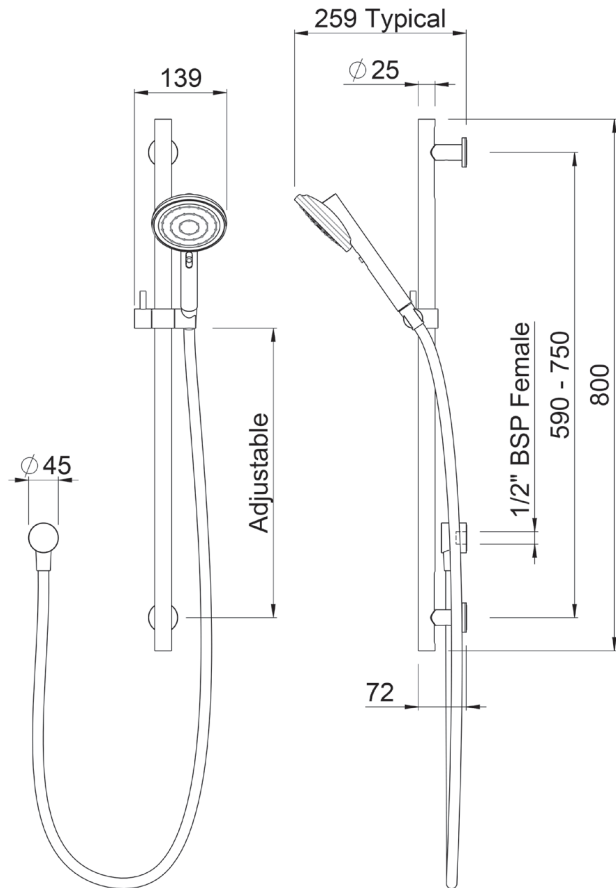

VJET SHOWER KIT - CHROME

- Chrome
- Matte Black
- PVD Brushed Brass
- PVD Gunmetal
- PVD Brushed Nickel

CONSTRUCTION: N/A

SUPPLY: Suitable For High Pressure Systems

INLET CONNECTIONS: 1/2" BSP

WORKING PRESSURES: 1.0 - 5.0 bar

CARTRIDGE/VALVE TYPE: N/A

- Premium Quality Flow Regulators Deliver A Consistent Flow Of Water Under A Range Of Water Pressures
- Vjet® Technology Delivers Variable Spray At Your Control
- Rub-Clean Silicon Nozzles For Ease Of Cleaning
- Smooth Easy Clean 1.5M Shower Hose

VJSR01CP

Chrome

Open Outlet Flow (Bar - l/min)

BAR	0.3	0.5	1.0	2.0	3.0	4.0	5.0
HANDSET FLOW	0	0	0	0	0	0	0

2105911

Please Note: Flow rate will be dictated by installation configurations.
Please ensure to check the appropriate flow restrictor information if applicable.
*Please refer to website for full warranty details.