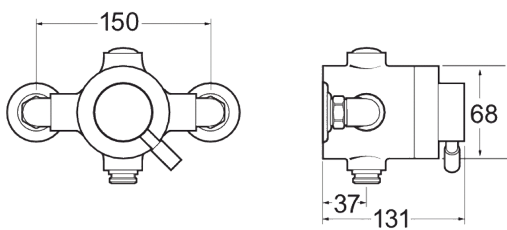

Flow (Bar - l/min, open outlet)

Outlet

Flow 0.1	Flow 0.3	Flow 0.5	Flow 1.0	Flow 2.0	Flow 3.0	Flow 4.0	Flow 5.0
3.8	8.3	11.5	17.3	26.5	32.9	38	42.7

2202717

2201311

210801-01

www.deva-uk.com · 0800 195 1602 · sales@uk.methven.com