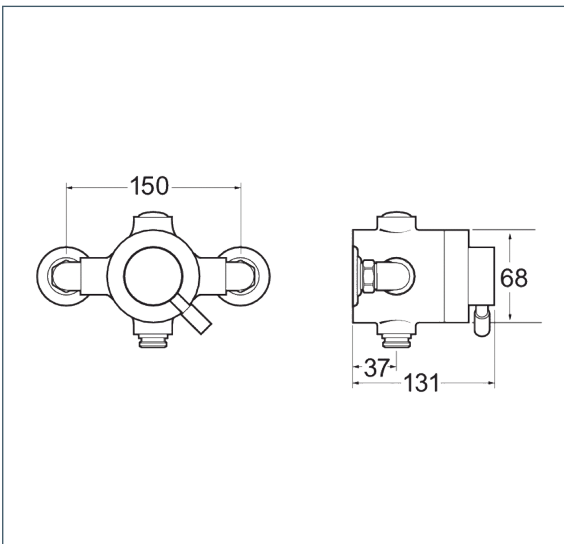

SHOWERS

Sequential Showers

Vision Exposed Sequential Shower Valve

Product Code: VSNVSEQT01

Finish: Chrome

Deva^{TM} by METHVEN

Features

- **Construction:** Brass
- **Shower Valve:** Thermostatic
- **Supply:** Suitable For Low Pressure Systems
- **Working Pressures:** 0.1 - 5.0 bar
- **Inlet connections:** 15mm compression
- **Operation:** Single Control For Flow And Temperature

- Longer Lever For Ease Of Use
- Single Control For Ease Of Use

Flow (Bar - l/min, open outlet)

Outlet

Flow 0.1	Flow 0.3	Flow 0.5	Flow 1.0	Flow 2.0	Flow 3.0	Flow 4.0	Flow 5.0
8.1	14	20	29.8	43.5	54	63	71

2201311

210801-01

www.deva-uk.com · 0800 195 1602 · sales@uk.methven.com