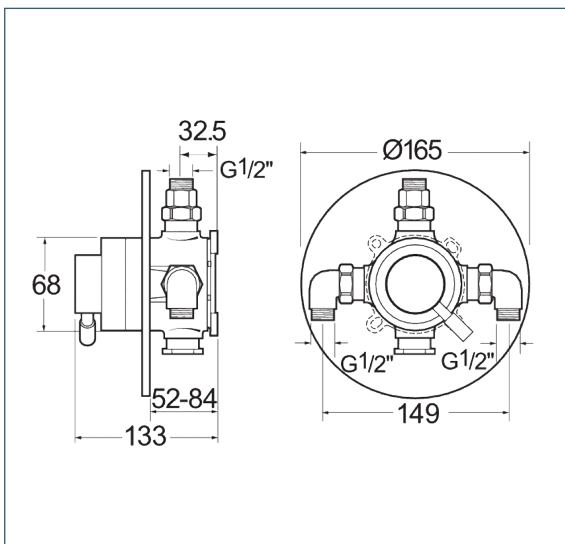

SHOWERS

DevaTM by METHVEN

Sequential Showers

Vision Concealed Sequential Shower Valve

Product Code: VSNVSEQT02

Finish: Chrome

Features

Construction:	Brass
Shower Valve:	Thermostatic
Supply:	Suitable For Low Pressure Systems
Working Pressures:	0.1 - 5.0 bar
Inlet connections:	15mm Compression
Operation:	Single Control For Flow And Temperature

- Longer Lever For Ease Of Use
- Single Control For Ease Of Use
- Abs Concealing Plate

*Please refer to website for full warranty details.

Flow (Bar - l/min, open outlet)

Outlet

Flow 0.1	Flow 0.3	Flow 0.5	Flow 1.0	Flow 2.0	Flow 3.0	Flow 4.0	Flow 5.0
4.8	8.6	12	18.5	30.1	37.1	43.2	48.5