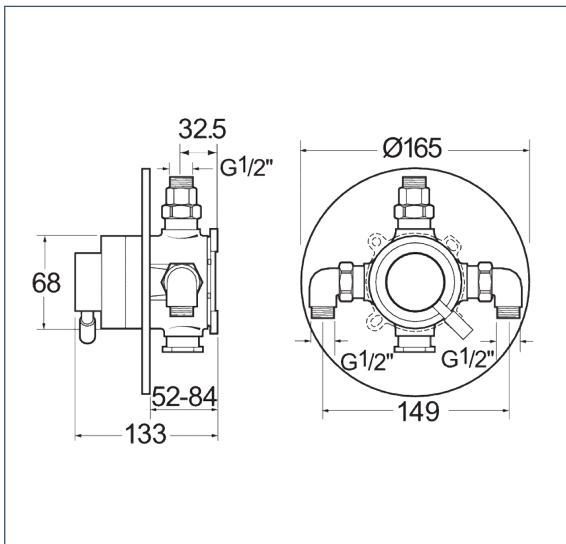

SHOWERS

DevaTM by METHVEN

Sequential Showers

Vision Concealed Sequential Shower Valve

Product Code: VSNVSEQT02

Finish: Chrome

Features

- Construction:** Brass
- Shower Valve:** Thermostatic
- Supply:** Suitable For Low Pressure Systems
- Working Pressures:** 0.1 - 5.0 bar
- Inlet connections:** 15mm Compression
- Operation:** Single Control For Flow And Temperature

- Longer Lever For Ease Of Use
- Single Control For Ease Of Use
- Abs Concealing Plate

*Please refer to website for full warranty details.

Flow (Bar - l/min, open outlet)

Outlet

Flow 0.1	Flow 0.3	Flow 0.5	Flow 1.0	Flow 2.0	Flow 3.0	Flow 4.0	Flow 5.0
8.1	14	20	29.8	43.5	54	63	71