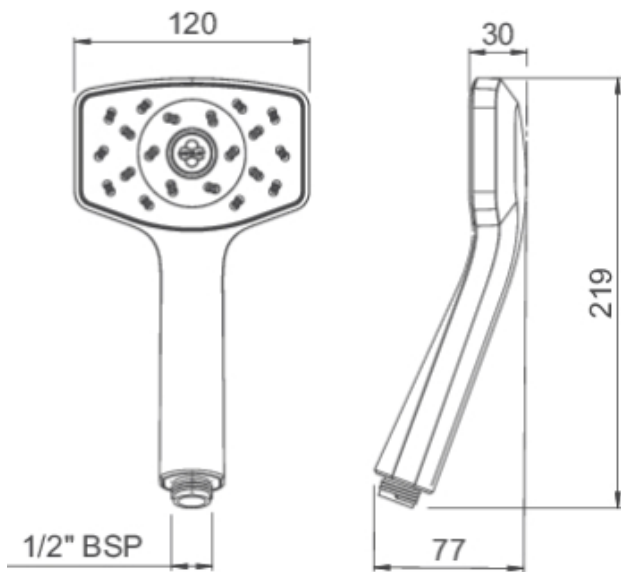

WAIPORI SATINJET HANDSET

- Fitted With 8Lpm Flow Regulator
- Water Efficient Without Compromising Performance
- Satinjet® Technology Twin Jets Of Water Collide Into Thousands Of Tiny Droplets To Deliver Voluminous Shower Coverage

CONSTRUCTION: ABS

SUPPLY: Suitable For All Plumbing Systems

INLET CONNECTIONS: ½" BSP

WORKING PRESSURES: 0.35 - 5.0 bar

CARTRIDGE/VALVE TYPE: N/A

WAHPCPUK

Open Outlet Flow (Bar - l/min)

BAR	0.3	0.5	1.0	2.0	3.0	4.0	5.0
HANDSET FLOW	5.9	7.3	7.8	7.9	8.3	0	0

Chrome & Graphite

2104922

Please Note: Flow rate will be dictated by installation configurations.
Please ensure to check the appropriate flow restrictor information if applicable.
*Please refer to website for full warranty details.

FREEPHONE: 0800 195 1602 | FAX ORDERS: 08444 068 690 | EMAIL: SALES@UK.METHVEN.COM

methven.com