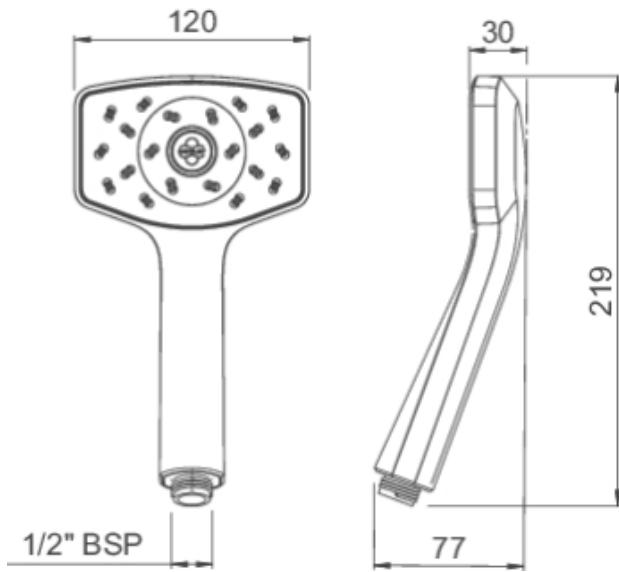

WAIPORI HANDSET - MATTE BLACK

CONSTRUCTION: ABS

SUPPLY: Suitable For All Plumbing Systems

INLET CONNECTIONS: 1/2" BSP

WORKING PRESSURES: 0.35 - 5.0 bar

CARTRIDGE/VALVE TYPE: N/A

- Water Efficient Without Compromising Performance
- Optimised To Perform At 8 L/Min
- Satinjet® Technology Twin Jets Of Water Collide Into Thousands Of Tiny Droplets To Deliver Voluminous Shower Coverage

WAHSBK

Matte Black

Open Outlet Flow (Bar - l/min)

BAR	0.3	0.5	1.0	2.0	3.0	4.0	5.0
HANDSET FLOW	5.9	7.3	7.8	7.9	8.3	0	0

2104922

Please Note: Flow rate will be dictated by installation configurations.
Please ensure to check the appropriate flow restrictor information if applicable.
*Please refer to website for full warranty details.