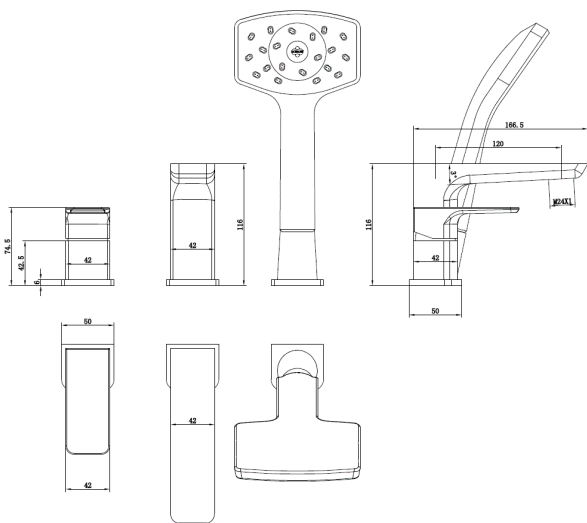

WAI 3 HOLE DECK BATH SHOWER MIXER BRUSHED BRASS

- 1 Chrome
- 2 Matte Black
- 3 PVD Brushed Brass
- 4 PVD Gunmetal
- 5 PVD Brushed Nickel

CONSTRUCTION: Brass
CARTRIDGE/VALVE TYPE: Ceramic Disc
SUPPLY: Suitable For All Plumbing Systems
INLET CONNECTIONS: 3/4" BSP
WORKING PRESSURES: 0.1 - 5.0 bar
OPERATION: Separate Flow And Temperature Controls

- On Trend Brushed Brass Finish For A Designer Look
- Complete With Waipori Satinjet Handset Regulated To 8 L/Minute
- Water Efficient Without Compromising Showering Performance
- Contemporary Square Design
- Ceramic Disc Handles Ensure A Smooth Operation

WAI3BSMBB

Brushed Brass

Open Outlet Flow (Bar - l/min)

BAR	0.3	0.5	1.0	2.0	3.0	4.0	5.0
SPOUT FLOW	14	18.2	25.2	35.8	44.2	50.8	55
HANDSET FLOW	5.9	7.3	7.8	7.9	8.3	0	0

2110704

2111361

Please Note: Flow rate will be dictated by installation configurations.
Please ensure to check the appropriate flow restrictor information if applicable.
*Please refer to website for full warranty details.

FREEPHONE: 0800 195 1602 | FAX ORDERS: 08444 068 690 | EMAIL: SALES@UK.METHVEN.COM

methven.com