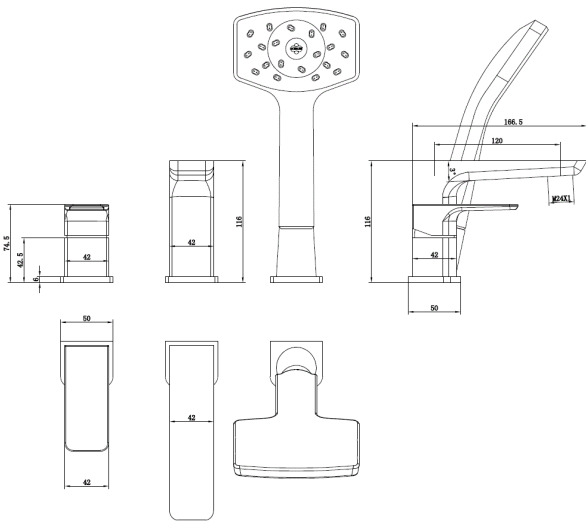

WAI 3 HOLE DECK BATH SHOWER MIXER MATTE BLACK

- Chrome
- Matte Black
- PVD Brushed Brass
- PVD Gunmetal
- PVD Brushed Nickel

CONSTRUCTION: Brass

CARTRIDGE/VALVE TYPE: Ceramic Disc

SUPPLY: Suitable For All Plumbing Systems

INLET CONNECTIONS: 3/4" BSP

WORKING PRESSURES: 0.1 - 5.0 bar

OPERATION: Separate Flow And Temperature Controls

- On Trend Matte Black Finish For A Designer Look
- Complete With Waipori Satinjet Handset Regulated To 8 L/Minute
- Water Efficient Without Compromising Showering Performance
- Contemporary Square Design
- Ceramic Disc Handles Ensure A Smooth Operation

WAI3BSMBK

Matte Black

Open Outlet Flow (Bar - l/min)

BAR	0.3	0.5	1.0	2.0	3.0	4.0	5.0
SPOUT FLOW	14	18.2	25.2	35.8	44.2	50.8	55
HANDSET FLOW	5.9	7.3	7.8	7.9	8.3	0	0

2111361

2110704

Please Note: Flow rate will be dictated by installation configurations.
Please ensure to check the appropriate flow restrictor information if applicable.
*Please refer to website for full warranty details.

FREEPHONE: 0800 195 1602 | FAX ORDERS: 08444 068 690 | EMAIL: SALES@UK.METHVEN.COM

methven.com