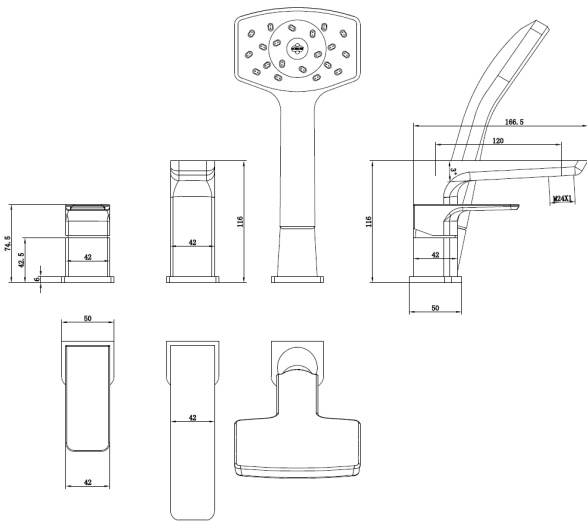

WAI 3 HOLE DECK BATH SHOWER MIXER GUNMETAL

- 1 Chrome
- 2 Matte Black
- 3 PVD Brushed Brass
- 4 PVD Gunmetal
- 5 PVD Brushed Nickel

CONSTRUCTION: Brass
CARTRIDGE/VALVE TYPE: Ceramic Disc
SUPPLY: Suitable For All Plumbing Systems
INLET CONNECTIONS: 3/4" BSP
WORKING PRESSURES: 0.1 - 5.0 bar
OPERATION: Separate Flow And Temperature Controls

- On Trend Gunmetal Finish For A Designer Look
- Complete With Waipori Satinjet Handset Regulated To 8 L/Minute
- Water Efficient Without Compromising Showering Performance
- Contemporary Square Design
- Ceramic Disc Handles Ensure A Smooth Operation

WAI3BSMGM

Gunmetal

Open Outlet Flow (Bar - l/min)

BAR	0.3	0.5	1.0	2.0	3.0	4.0	5.0
SPOUT FLOW	14	18.2	25.2	35.8	44.2	50.8	55
HANDSET FLOW	5.9	7.3	7.8	7.9	8.3	0	0

2111361

2110704

Please Note: Flow rate will be dictated by installation configurations.
Please ensure to check the appropriate flow restrictor information if applicable.
*Please refer to website for full warranty details.

FREEPHONE: 0800 195 1602 | FAX ORDERS: 08444 068 690 | EMAIL: SALES@UK.METHVEN.COM

methven.com