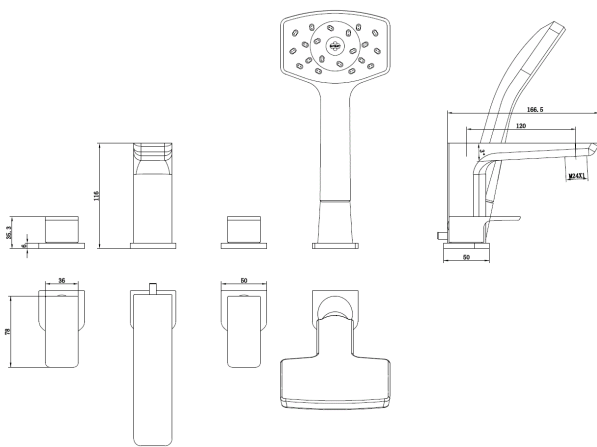

WAI 4 HOLE DECK BATH SHOWER MIXER BRUSHED BRASS

- ① Chrome
- Matte Black
- PVD Brushed Brass
- PVD Gunmetal
- PVD Brushed Nickel

CONSTRUCTION: Brass
CARTRIDGE/VALVE TYPE: Ceramic Disc
SUPPLY: Suitable For All Plumbing Systems
INLET CONNECTIONS: 3/4" BSP
WORKING PRESSURES: 0.1 - 5.0 bar
OPERATION: Separate Flow And Temperature Controls

- On Trend Brushed Brass Finish For A Designer Look
- Complete With Waipori Satinjet Handset Regulated To 8 L/Minute
- Water Efficient Without Compromising Showering Performance
- Contemporary Square Design
- Ceramic Disc Handles Ensure A Smooth Operation

WAI4BSMBB

Brushed Brass

Open Outlet Flow (Bar - l/min)

BAR	0.3	0.5	1.0	2.0	3.0	4.0	5.0
SPOUT FLOW	10.9	14.2	19.7	27.9	34.3	39.5	43
HANDSET FLOW	5.9	7.3	7.8	7.9	8.3	0	0

2110376

2110704

Please Note: Flow rate will be dictated by installation configurations.
 Please ensure to check the appropriate flow restrictor information if applicable.
 *Please refer to website for full warranty details.