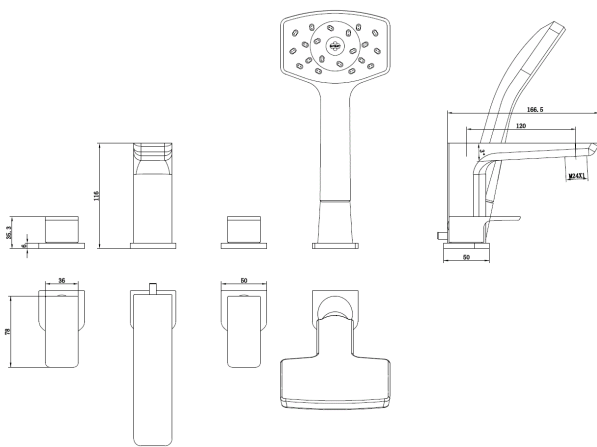

## WAI 4 HOLE DECK BATH SHOWER MIXER MATTE BLACK

- 1 Chrome
- 2 Matte Black
- 3 PVD Brushed Brass
- 4 PVD Gunmetal
- 5 PVD Brushed Nickel

**CONSTRUCTION:** Brass

**CARTRIDGE/VALVE TYPE:** Ceramic Disc

**SUPPLY:** Suitable For All Plumbing Systems

**INLET CONNECTIONS:** 3/4" BSP

**WORKING PRESSURES:** 0.1 - 5.0 bar

**OPERATION:** Separate Flow And Temperature Controls

- On Trend Matte Black Finish For A Designer Look
- Complete With Waipori Satinjet Handset Regulated To 8 L/Minute
- Water Efficient Without Compromising Showering Performance
- Contemporary Square Design
- Ceramic Disc Handles Ensure A Smooth Operation