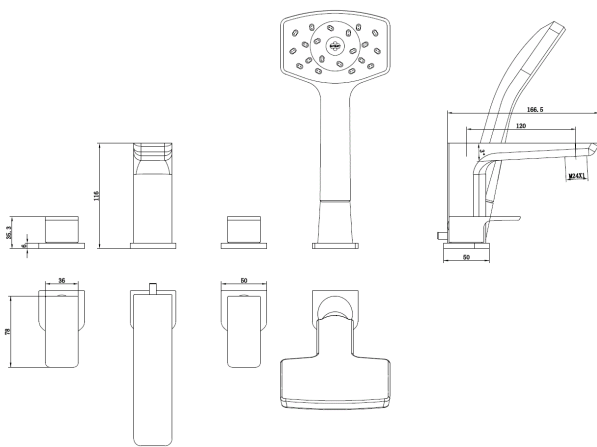

WAI 4 HOLE DECK BATH SHOWER MIXER BRUSHED NICKEL

- ① Chrome
- Matte Black
- PVD Brushed Brass
- PVD Gunmetal
- ① PVD Brushed Nickel

CONSTRUCTION: Brass
CARTRIDGE/VALVE TYPE: Ceramic Disc
SUPPLY: Suitable For All Plumbing Systems
INLET CONNECTIONS: 3/4" BSP
WORKING PRESSURES: 0.1 - 5.0 bar
OPERATION: Separate Flow And Temperature Controls

- On Trend Brushed Nickel Finish For A Designer Look
- Complete With Waipori Satinjet Handset Regulated To 8 L/Minute
- Water Efficient Without Compromising Showering Performance
- Contemporary Square Design
- Ceramic Disc Handles Ensure A Smooth Operation

WAI4BSMBN

Brushed Nickel

Open Outlet Flow (Bar - l/min)

BAR	0.3	0.5	1.0	2.0	3.0	4.0	5.0
SPOUT FLOW	10.9	14.2	19.7	27.9	34.3	39.5	43
HANDSET FLOW	5.9	7.3	7.8	7.9	8.3	0	0

2110376

2110704

Please Note: Flow rate will be dictated by installation configurations.
 Please ensure to check the appropriate flow restrictor information if applicable.
 *Please refer to website for full warranty details.