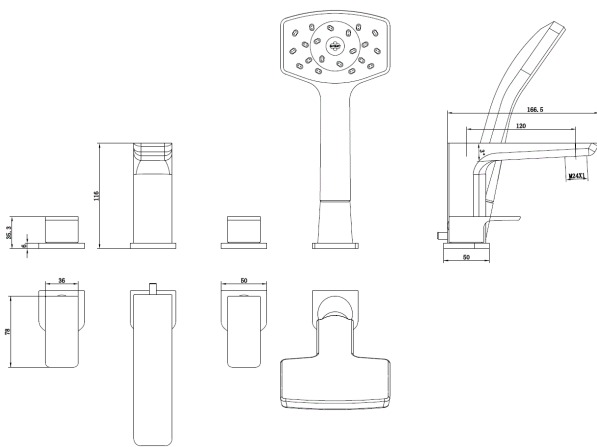

WAI 4 HOLE DECK BATH SHOWER MIXER GUNMETAL

- 1 Chrome
- 2 Matte Black
- 3 PVD Brushed Brass
- 4 PVD Gunmetal
- 5 PVD Brushed Nickel

CONSTRUCTION: Brass
CARTRIDGE/VALVE TYPE: Ceramic Disc
SUPPLY: Suitable For All Plumbing Systems
INLET CONNECTIONS: 3/4" BSP
WORKING PRESSURES: 0.1 - 5.0 bar
OPERATION: Separate Flow And Temperature Controls

- On Trend Gunmetal Finish For A Designer Look
- Complete With Waipori Satinjet Handset Regulated To 8 L/Minute
- Water Efficient Without Compromising Showering Performance
- Contemporary Square Design
- Ceramic Disc Handles Ensure A Smooth Operation

WAI4BSMGM

Gunmetal

Open Outlet Flow (Bar - l/min)

BAR	0.3	0.5	1.0	2.0	3.0	4.0	5.0
SPOUT FLOW	10.9	14.2	19.7	27.9	34.3	39.5	43
HANDSET FLOW	5.9	7.3	7.8	7.9	8.3	0	0

2110376

2110704

Please Note: Flow rate will be dictated by installation configurations.
Please ensure to check the appropriate flow restrictor information if applicable.
*Please refer to website for full warranty details.

FREEPHONE: 0800 195 1602 | FAX ORDERS: 08444 068 690 | EMAIL: SALES@UK.METHVEN.COM

methven.com