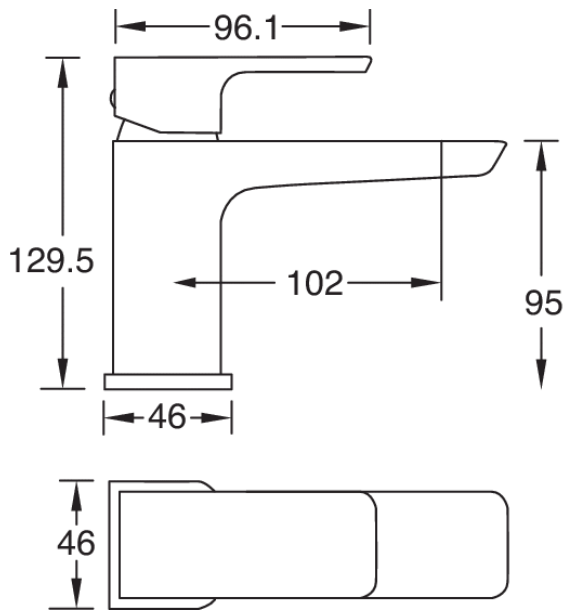

WAI MINI BASIN MIXER & PRESS TOP WASTE - BRUSHED BRASS

- Chrome
- Matte Black
- PVD Brushed Brass
- PVD Gunmetal
- PVD Brushed Nickel

CONSTRUCTION: Brass

CARTRIDGE/VALVE TYPE: 30mm Ceramic Cartridge

SUPPLY: Suitable For All Plumbing Systems

INLET CONNECTIONS: 1/2" BSP

WORKING PRESSURES: 0.1 - 5.0 bar

OPERATION: Tilt And Turn Temperature And Flow Control

- On Trend Brushed Brass Finish For A Designer Look
- Contemporary Square Design
- Ceramic Cartridge For Smooth Operation
- Fitted With A 4 L/Min Flow Regulator
- Slim Stream Aerator With Directional Swivel
- Products Which Are Easy To Use By All The Family
- Includes Press Top Waste

WAIBMBB

Brushed Brass

Open Outlet Flow (Bar - l/min)

BAR	0.1	0.3	0.5	1.0	2.0	3.0	4.0	5.0
SPOUT FLOW	3.3	4.8	6.3	9	12.9	15.8	18.3	20.6

1912307

Please Note: Flow rate will be dictated by installation configurations.
Please ensure to check the appropriate flow restrictor information if applicable.
*Please refer to website for full warranty details.