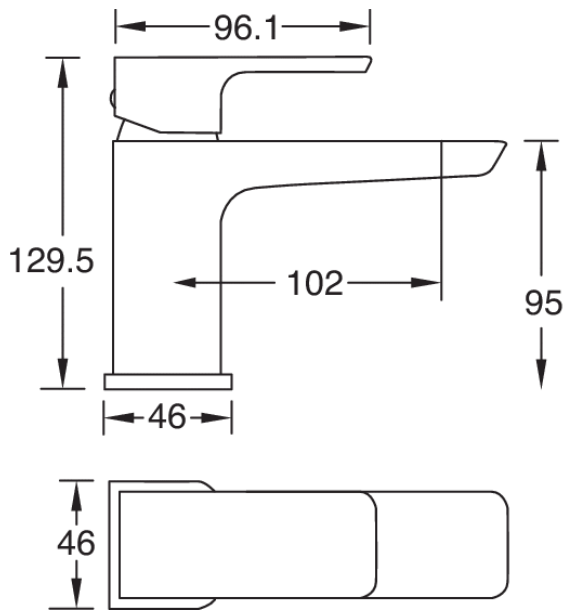

WAI MINI BASIN MIXER & PRESS TOP WASTE - MATTE BLACK

CONSTRUCTION: Brass

CARTRIDGE/VALVE TYPE: 30mm Ceramic Cartridge

SUPPLY: Suitable For All Plumbing Systems

INLET CONNECTIONS: 1/2" BSP

WORKING PRESSURES: 0.1 - 5.0 bar

OPERATION: Tilt And Turn Temperature And Flow Control

- On Trend Matte Black Finish For A Designer Look
- Contemporary Square Design
- Ceramic Cartridge For Smooth Operation
- Fitted With A 4 L/Min Flow Regulator
- Slim Stream Aerator With Directional Swivel
- Products Which Are Easy To Use By All The Family
- Includes Press Top Waste

WAIBMBK

Matte black

Open Outlet Flow (Bar - l/min)

BAR	0.1	0.3	0.5	1.0	2.0	3.0	4.0	5.0
SPOUT FLOW	3.3	4.8	6.3	9	12.9	15.8	18.3	20.6

1912307

Please Note: Flow rate will be dictated by installation configurations.
Please ensure to check the appropriate flow restrictor information if applicable.
*Please refer to website for full warranty details.