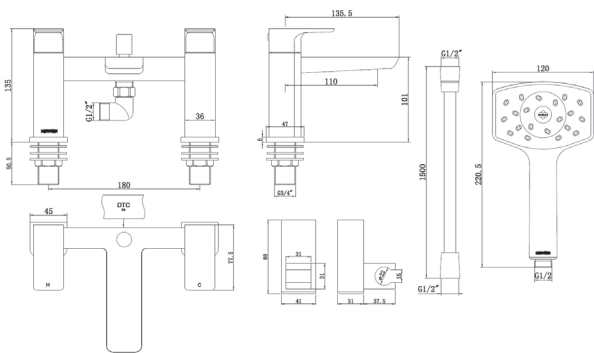

WAI BATH SHOWER MIXER - BRUSHED BRASS

CONSTRUCTION: Brass

CARTRIDGE/VALVE TYPE: 3/4" QUARTER TURN

SUPPLY: Suitable For All Plumbing Systems

INLET CONNECTIONS: 3/4" BSP

WORKING PRESSURES: 0.1 - 5.0 bar

OPERATION: Separate Flow And Temperature Controls

- On Trend Brushed Brass Finish For A Designer Look
- Complete With Waipori Satinjet Handset Regulated To 8 L/Minute & Wall Bracket
- Water Efficient Without Compromising Showering Performance
- Contemporary Square Design
- Ceramic Disc Handles Ensure A Smooth Operation

WAIBSMBB

Brushed Brass

Open Outlet Flow (Bar - l/min)

BAR	0.1	0.3	0.5	1.0	2.0	3.0	4.0	5.0
SPOUT FLOW	6.8	10.8	14.6	21.2	30.5	37.4	43.3	48.4
HANDSET FLOW	2.8	4.3	5.6	7.8	7.9	8.3	8.5	8.4

2004336

Please Note: Flow rate will be dictated by installation configurations.
Please ensure to check the appropriate flow restrictor information if applicable.
*Please refer to website for full warranty details.

FREEPHONE: 0800 195 1602 | FAX ORDERS: 08444 068 690 | EMAIL: SALES@UK.METHVEN.COM

methven.com

THE INFORMATION ON THIS SPECIFICATION DOCUMENT WAS CORRECT AT THE DATE OF ISSUE. SOME VARIATION MAY OCCUR DUE TO THE MANUFACTURING TOLERANCES AND SITE SPECIFIC CONDITIONS.