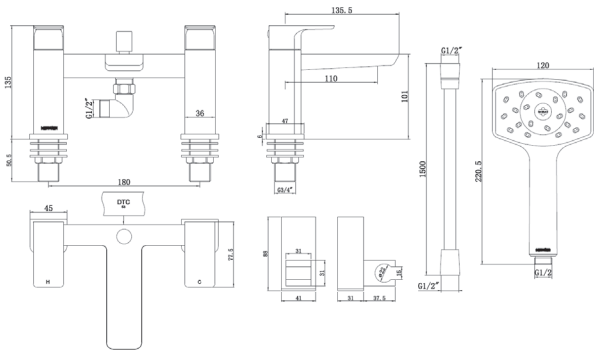

WAI BATH SHOWER MIXER - MATTE BLACK

CONSTRUCTION: Brass

CARTRIDGE/VALVE TYPE: ¼ Turn Ceramic Disc

SUPPLY: Suitable For Low Pressure Systems

INLET CONNECTIONS: ¾" BSP

WORKING PRESSURES: 0.1 - 5.0 bar

OPERATION: Separate Flow And Temperature Controls

- On Trend Matte Black Finish For A Designer Look
- Contemporary Square Design
- Complete With Waipori Satinjet Handset Regulated To 8 L/Minute & Wall Bracket
- Water Efficient Without Compromising Showering Performance
- Lifetime warranty on handset
- Ceramic Disc Handles Ensure A Smooth Operation
- Products Which Are Easy To Use By All The Family

WAIBSMBK

Matte Black

Open Outlet Flow (Bar - l/min)

BAR	0.1	0.3	0.5	1.0	2.0	3.0	4.0	5.0
SPOUT FLOW	6.8	10.8	14.6	21.2	30.5	37.4	43.3	48.4
HANDSET FLOW	2.8	4.3	5.6	7.8	7.9	8.3	8.5	8.4

2004336

Please Note: Flow rate will be dictated by installation configurations.
Please ensure to check the appropriate flow restrictor information if applicable.
*Please refer to website for full warranty details.