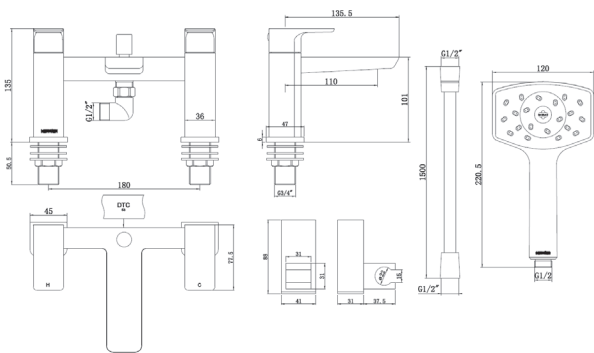

WAI BATH SHOWER MIXER - BRUSHED NICKEL

CONSTRUCTION: Brass

CARTRIDGE/VALVE TYPE: 3/4" QUARTER TURN

SUPPLY: Suitable For All Plumbing Systems

INLET CONNECTIONS: 3/4" BSP

WORKING PRESSURES: 0.1 - 5.0 bar

OPERATION: Separate Flow And Temperature Controls

- On Trend Brushed Nickel Finish For A Designer Look
- Complete With Waipori Satinjet Handset Regulated To 8 L/Minute & Wall Bracket
- Water Efficient Without Compromising Showering Performance
- Contemporary Square Design
- Ceramic Disc Handles Ensure A Smooth Operation

WAIBSMBN

Brushed Nickel

Open Outlet Flow (Bar - l/min)

BAR	0.1	0.3	0.5	1.0	2.0	3.0	4.0	5.0
SPOUT FLOW	6.8	10.8	14.6	21.2	30.5	37.4	43.3	48.4
HANDSET FLOW	2.8	4.3	5.6	7.8	7.9	8.3	8.5	8.4

2004336

Please Note: Flow rate will be dictated by installation configurations.
Please ensure to check the appropriate flow restrictor information if applicable.
*Please refer to website for full warranty details.

FREEPHONE: 0800 195 1602 | FAX ORDERS: 08444 068 690 | EMAIL: SALES@UK.METHVEN.COM

methven.com

THE INFORMATION ON THIS SPECIFICATION DOCUMENT WAS CORRECT AT THE DATE OF ISSUE. SOME VARIATION MAY OCCUR DUE TO THE MANUFACTURING TOLERANCES AND SITE SPECIFIC CONDITIONS.