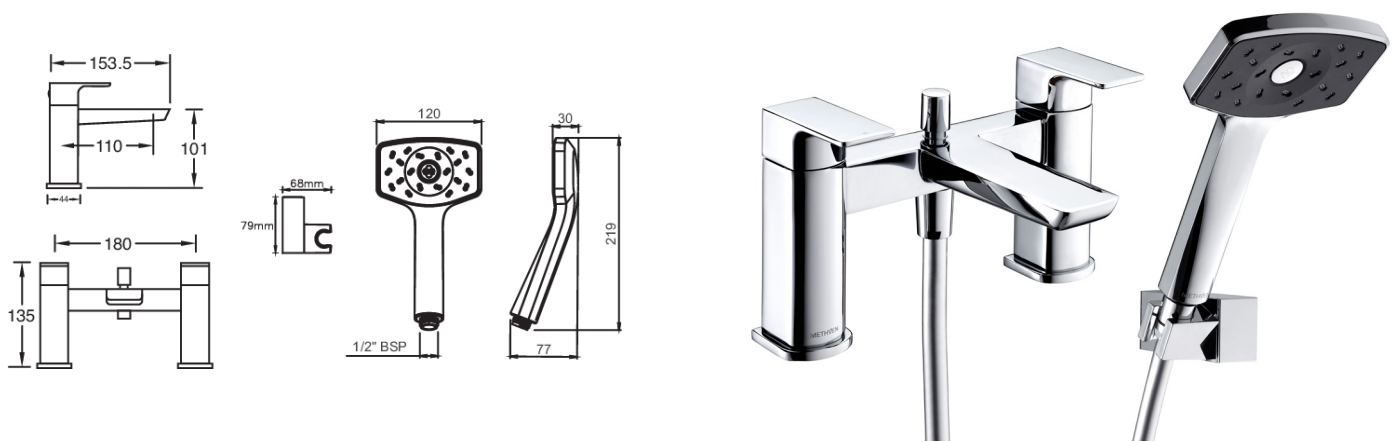

## WAI BATH SHOWER MIXER - CHROME

**CONSTRUCTION:** Brass

**CARTRIDGE/VALVE TYPE:** Ceramic Disc

**SUPPLY:** Suitable For All Plumbing Systems

**INLET CONNECTIONS:** 3/4" BSP

**WORKING PRESSURES:** 0.1 - 5.0 bar

**OPERATION:** Separate Flow And Temperature Controls

- Complete With Waipori Satinjet Handset & Wall Bracket
- Water Efficient Without Compromising Showering Performance
- Supplied With 8L/Min Flow Regulator
- Contemporary Square Design
- Ceramic Disc Handles Ensure A Smooth Operation
- Full Colour Packaging