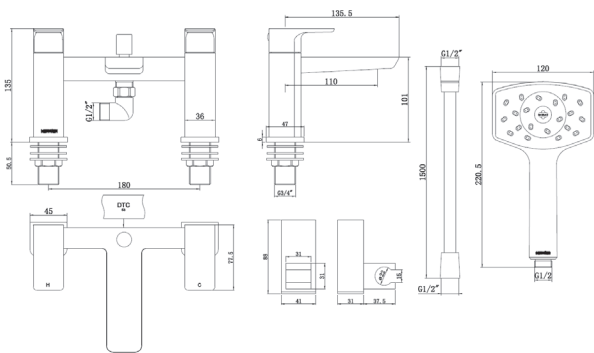

WAI BATH SHOWER MIXER - GUNMETAL

CONSTRUCTION: Brass

CARTRIDGE/VALVE TYPE: 3/4" QUARTER TURN

SUPPLY: Suitable For All Plumbing Systems

INLET CONNECTIONS: 3/4" BSP

WORKING PRESSURES: 0.1 - 5.0 bar

OPERATION: Separate Flow And Temperature Controls

- On Trend Gunmetal Finish For A Designer Look
- Complete With Waipori Satinjet Handset Regulated To 8 L/Minute & Wall Bracket
- Water Efficient Without Compromising Showering Performance
- Supplied With 8L/Min Flow Regulator
- Contemporary Square Design
- Ceramic Disc Handles Ensure A Smooth Operation

WAIBSMGM

Gunmetal

Open Outlet Flow (Bar - l/min)

BAR	0.1	0.3	0.5	1.0	2.0	3.0	4.0	5.0
SPOUT FLOW	6.8	10.8	14.6	21.2	30.5	37.4	43.3	48.4
HANDSET FLOW	2.8	4.3	5.6	7.8	7.9	8.3	8.5	8.4

2004336

Please Note: Flow rate will be dictated by installation configurations.
Please ensure to check the appropriate flow restrictor information if applicable.
*Please refer to website for full warranty details.

FREEPHONE: 0800 195 1602 | FAX ORDERS: 08444 068 690 | EMAIL: SALES@UK.METHVEN.COM

methven.com

THE INFORMATION ON THIS SPECIFICATION DOCUMENT WAS CORRECT AT THE DATE OF ISSUE. SOME VARIATION MAY OCCUR DUE TO THE MANUFACTURING TOLERANCES AND SITE SPECIFIC CONDITIONS.