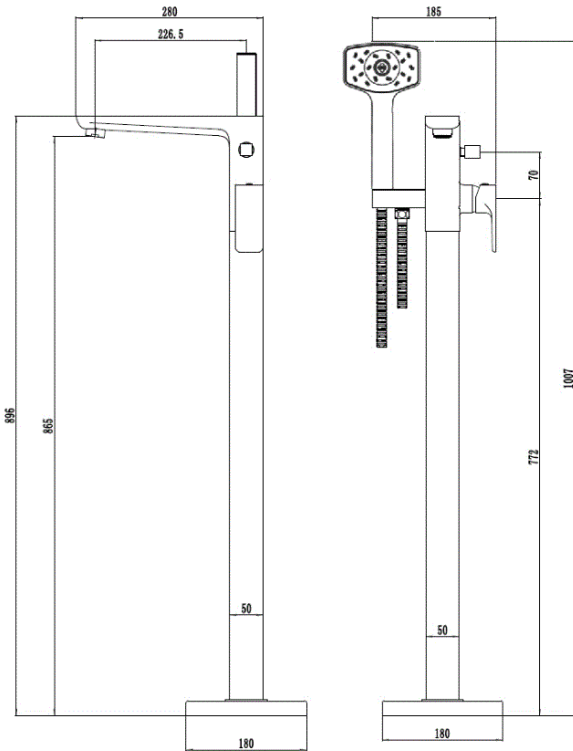

## WAI FLOOR MOUNTED BATH SHOWER MIXER - BRUSHED BRASS

**CONSTRUCTION:** Brass  
**CARTRIDGE/VALVE TYPE:** Ceramic Disc  
**SUPPLY:** Suitable For All Plumbing Systems  
**INLET CONNECTIONS:** 1/2" BSP  
**WORKING PRESSURES:** 0.3 - 5.0 bar  
**OPERATION:** Tilt And Turn Temperature And Flow Control

- On Trend Brushed Brass Finish For A Designer Look
- Contemporary Square Design
- Ceramic Cartridge For Smooth Operation
- Complete With Waipori Satinjet Handset Regulated To 8 L/Minute
- Water Efficient Without Compromising Showering Performance

#### Open Outlet Flow (Bar - l/min)

BAR	0.1	0.3	0.5	1.0	2.0	3.0	4.0	5.0
<b>SPOUT FLOW</b>	6.8	11.6	15.6	22	31.4	38	44.2	49.6
<b>HANDSET FLOW</b>	2.9	5.9	7.3	7.8	7.9	8.3	0	0

2111352

2010737

Please Note: Flow rate will be dictated by installation configurations.  
 Please ensure to check the appropriate flow restrictor information if applicable.  
 \*Please refer to website for full warranty details.