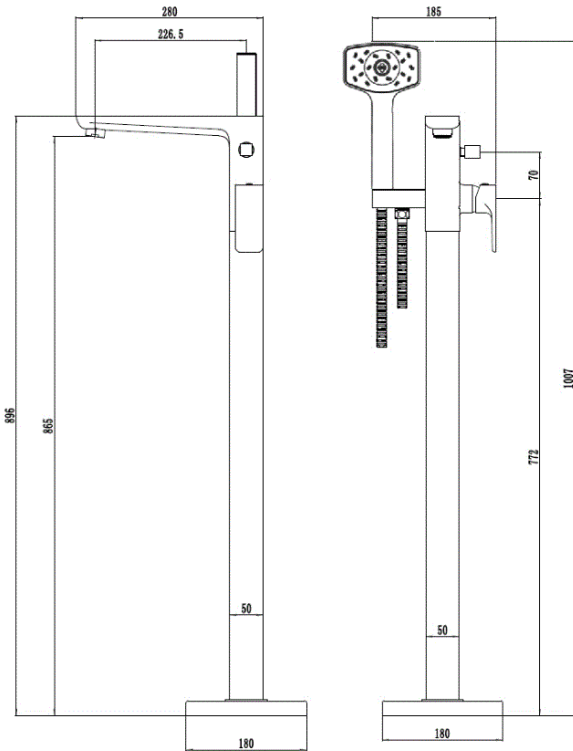

WAI FLOOR MOUNTED BATH SHOWER MIXER - MATTE BLACK

CONSTRUCTION: Brass

CARTRIDGE/VALVE TYPE: Ceramic Disc

SUPPLY: Suitable For All Plumbing Systems

INLET CONNECTIONS: 1/2" BSP

WORKING PRESSURES: 0.3 - 5.0 bar

OPERATION: Tilt And Turn Temperature And Flow Control

- On Trend Matte Black Finish For A Designer Look
- Contemporary Square Design
- Ceramic Cartridge For Smooth Operation
- Complete With Waipori Satinjet Handset Regulated To 8 L/Minute
- Water Efficient Without Compromising Showering Performance

WAIFMBSMBK

Matte Black

Open Outlet Flow (Bar - l/min)

BAR	0.1	0.3	0.5	1.0	2.0	3.0	4.0	5.0
SPOUT FLOW	6.8	11.6	15.6	22	31.4	38	44.2	49.6
HANDSET FLOW	2.9	5.9	7.3	7.8	7.9	8.3	0	0

Please Note: Flow rate will be dictated by installation configurations.
Please ensure to check the appropriate flow restrictor information if applicable.
*Please refer to website for full warranty details.