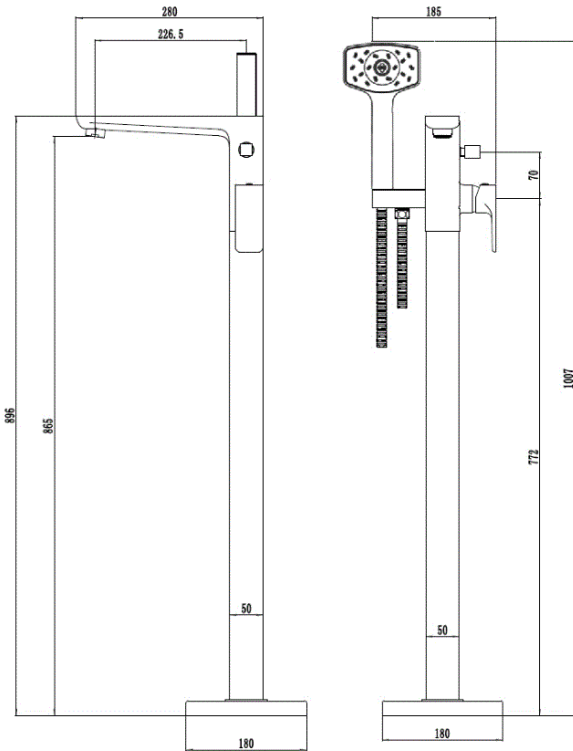

## WAI FLOOR MOUNTED BATH SHOWER MIXER - BRUSHED NICKEL

**CONSTRUCTION:** Brass  
**CARTRIDGE/VALVE TYPE:** Ceramic Disc  
**SUPPLY:** Suitable For All Plumbing Systems  
**INLET CONNECTIONS:** 1/2" BSP  
**WORKING PRESSURES:** 0.3 - 5.0 bar  
**OPERATION:** Tilt And Turn Temperature And Flow Control

- On Trend Brushed Nickel Finish For A Designer Look
- Contemporary Square Design
- Ceramic Cartridge For Smooth Operation
- Complete With Waipori Satinjet Handset Regulated To 8 L/Minute
- Water Efficient Without Compromising Showering Performance

#### Open Outlet Flow (Bar - l/min)

BAR	0.1	0.3	0.5	1.0	2.0	3.0	4.0	5.0
<b>SPOUT FLOW</b>	6.8	11.6	15.6	22	31.4	38	44.2	49.6
<b>HANDSET FLOW</b>	2.9	5.9	7.3	7.8	7.9	8.3	0	0

2111352

2010737

Please Note: Flow rate will be dictated by installation configurations.  
 Please ensure to check the appropriate flow restrictor information if applicable.  
 \*Please refer to website for full warranty details.