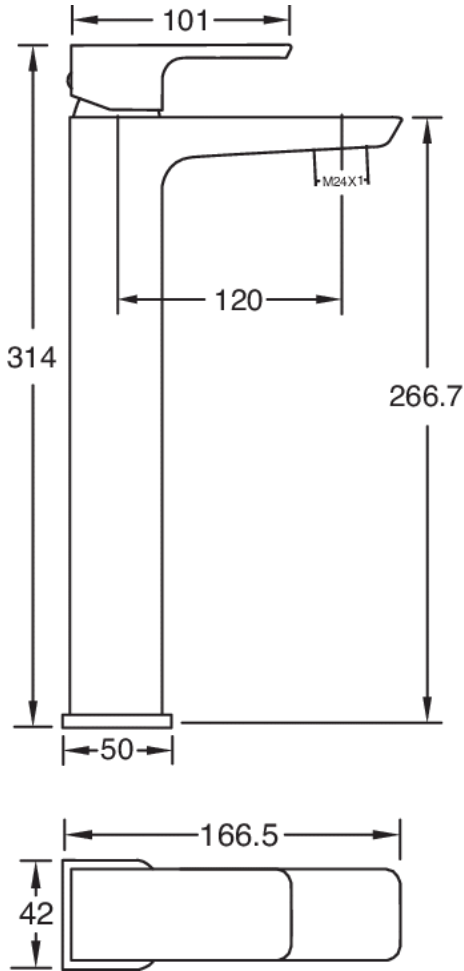

WAI TALL BASIN MIXER - BRUSHED BRASS

- Chrome
- Matte Black
- PVD Brushed Brass
- PVD Gunmetal
- PVD Brushed Nickel

- On Trend Brushed Brass Finish For A Designer Look
- Contemporary Square Design
- Ceramic Cartridge For Smooth Operation
- Fitted With A 4 L/Min Flow Regulator
- Slim Stream Aerator With Directional Swivel
- Products Which Are Easy To Use By All The Family

CONSTRUCTION: Brass
CARTRIDGE/VALVE TYPE: 35mm Ceramic Cartridge
SUPPLY: Suitable For High Pressure Systems
INLET CONNECTIONS: 1/2" BSP
WORKING PRESSURES: 0.3 - 5.0 bar
OPERATION: Tilt And Turn Temperature And Flow Control

WAITBBB

Brushed Brass

Open Outlet Flow (Bar - l/min)

BAR	0.1	0.3	0.5	1.0	2.0	3.0	4.0	5.0
SPOUT FLOW	1.2	1.9	2.6	3.4	3.5	3.6	3.7	3.8

1912307

Please Note: Flow rate will be dictated by installation configurations.
Please ensure to check the appropriate flow restrictor information if applicable.
*Please refer to website for full warranty details.

FREEPHONE: 0800 195 1602 | FAX ORDERS: 08444 068 690 | EMAIL: SALES@UK.METHVEN.COM

methven.com