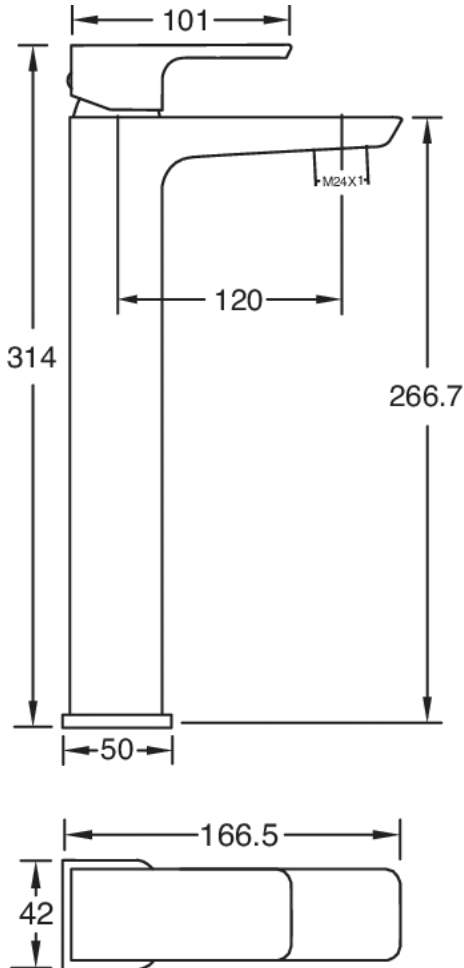

WAI TALL BASIN MIXER - CHROME

- Contemporary Square Design
- Ceramic Cartridge For Smooth Operation
- Products Which Are Easy To Use By All The Family
- Full Colour Packaging

CONSTRUCTION: Brass
CARTRIDGE/VALVE TYPE: 35mm Ceramic Cartridge
SUPPLY: Suitable For High Pressure Systems
INLET CONNECTIONS: 1/2" BSP
WORKING PRESSURES: 0.3 - 5.0 bar
OPERATION: Tilt And Turn Temperature And Flow Control

WAITBCPUK

Chrome

Open Outlet Flow (Bar - l/min)

BAR	0.1	0.3	0.5	1.0	2.0	3.0	4.0	5.0
SPOUT FLOW	1.2	1.9	2.6	3.4	3.5	3.6	3.7	3.8

1912722

1912307

Please Note: Flow rate will be dictated by installation configurations.
 Please ensure to check the appropriate flow restrictor information if applicable.
 *Please refer to website for full warranty details.