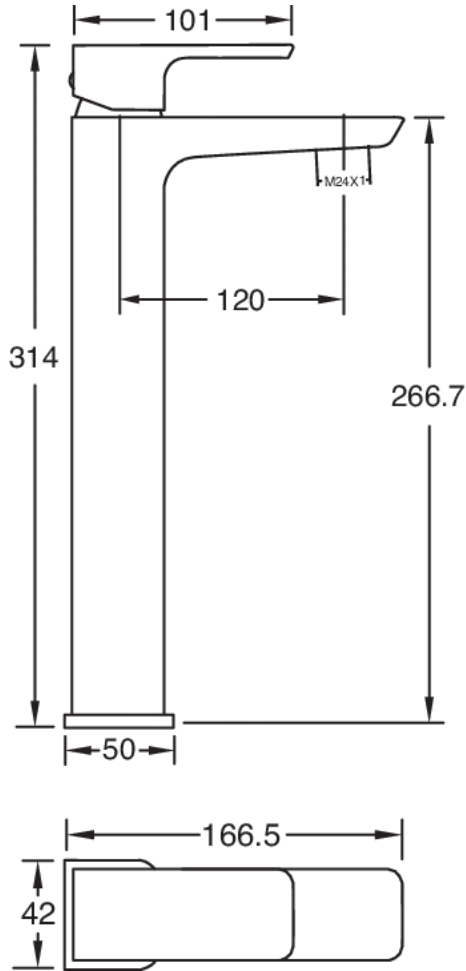

WAI TALL BASIN MIXER - GUNMETAL

- Chrome
- Matte Black
- PVD Brushed Brass
- PVD Gunmetal
- PVD Brushed Nickel

- On Trend Gunmetal Finish For A Designer Look
- Contemporary Square Design
- Ceramic Cartridge For Smooth Operation
- Fitted With A 4 L/Min Flow Regulator
- Slim Stream Aerator With Directional Swivel
- Products Which Are Easy To Use By All The Family

CONSTRUCTION: Brass
CARTRIDGE/VALVE TYPE: 35mm Ceramic Cartridge
SUPPLY: Suitable For High Pressure Systems
INLET CONNECTIONS: 1/2" BSP
WORKING PRESSURES: 0.3 - 5.0 bar
OPERATION: Tilt And Turn Temperature And Flow Control

WAITBGM

Gunmetal

Open Outlet Flow (Bar - l/min)

BAR	0.1	0.3	0.5	1.0	2.0	3.0	4.0	5.0
SPOUT FLOW	1.2	1.9	2.6	3.4	3.5	3.6	3.7	3.8

1912307

Please Note: Flow rate will be dictated by installation configurations.
Please ensure to check the appropriate flow restrictor information if applicable.
*Please refer to website for full warranty details.

FREEPHONE: 0800 195 1602 | FAX ORDERS: 08444 068 690 | EMAIL: SALES@UK.METHVEN.COM

methven.com