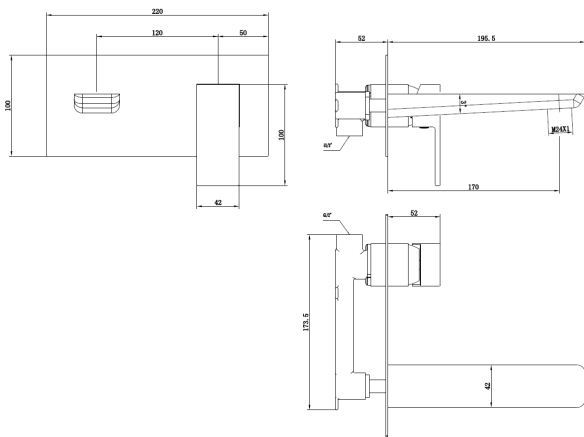

## WAI WALL MOUNTED BASIN MIXER - MATTE BLACK

**CONSTRUCTION:** Brass  
**CARTRIDGE/VALVE TYPE:** Ceramic Cartridge  
**SUPPLY:** Suitable For High Pressure Systems  
**INLET CONNECTIONS:** 1/2" BSP  
**WORKING PRESSURES:** 0.5 - 5.0 bar  
**OPERATION:** Tilt And Turn Temperature And Flow Control

### Open Outlet Flow (Bar - l/min)

BAR	0.1	0.3	0.5	1.0	2.0	3.0	4.0	5.0
<b>SPOUT FLOW</b>	1.3	2	2.6	3.3	3.4	3.6	3.8	3.8

2010735

2011329

Please Note: Flow rate will be dictated by installation configurations.  
 Please ensure to check the appropriate flow restrictor information if applicable.  
 \*Please refer to website for full warranty details.