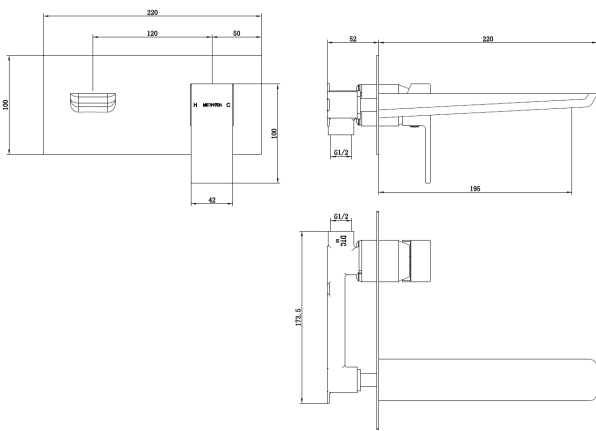

## WAI WALL MOUNTED BATH MIXER - BRUSHED BRASS

- Chrome
- Matte Black
- PVD Brushed Brass
- PVD Gunmetal
- PVD Brushed Nickel

**CONSTRUCTION:** Brass  
**CARTRIDGE/VALVE TYPE:** Ceramic Cartridge  
**SUPPLY:** Suitable For All Plumbing Systems  
**INLET CONNECTIONS:** 1/2" BSP  
**WORKING PRESSURES:** 0.2 - 5.0 bar  
**OPERATION:** Tilt And Turn Temperature And Flow Control

#### Open Outlet Flow (Bar - l/min)

BAR	0.1	0.3	0.5	1.0	2.0	3.0	4.0	5.0
<b>SPOUT FLOW</b>	4.8	7.4	9.8	14.2	20.3	24.9	28.9	32.3

2010735

2011329

Please Note: Flow rate will be dictated by installation configurations.  
 Please ensure to check the appropriate flow restrictor information if applicable.  
 \*Please refer to website for full warranty details.