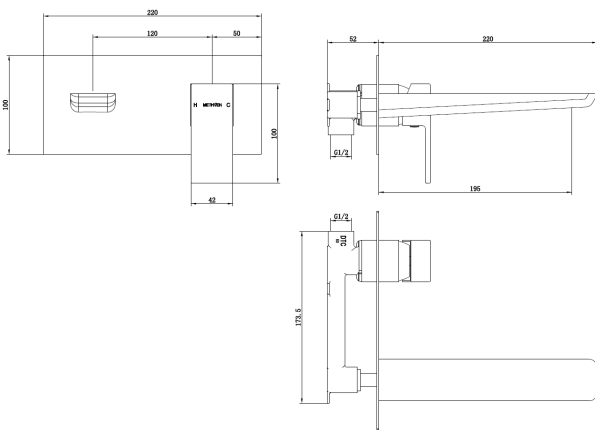

WAI WALL MOUNTED BATH MIXER - MATTE BLACK

CONSTRUCTION: Brass
CARTRIDGE/VALVE TYPE: Ceramic Cartridge
SUPPLY: Suitable For All Plumbing Systems
INLET CONNECTIONS: 1/2" BSP
WORKING PRESSURES: 0.2 - 5.0 bar
OPERATION: Tilt And Turn Temperature And Flow Control

BAR	0.1	0.3	0.5	1.0	2.0	3.0	4.0	5.0
SPOUT FLOW	4.8	7.4	9.8	14.2	20.3	24.9	28.9	32.3

2010735

2011329

Please Note: Flow rate will be dictated by installation configurations.
 Please ensure to check the appropriate flow restrictor information if applicable.
 *Please refer to website for full warranty details.