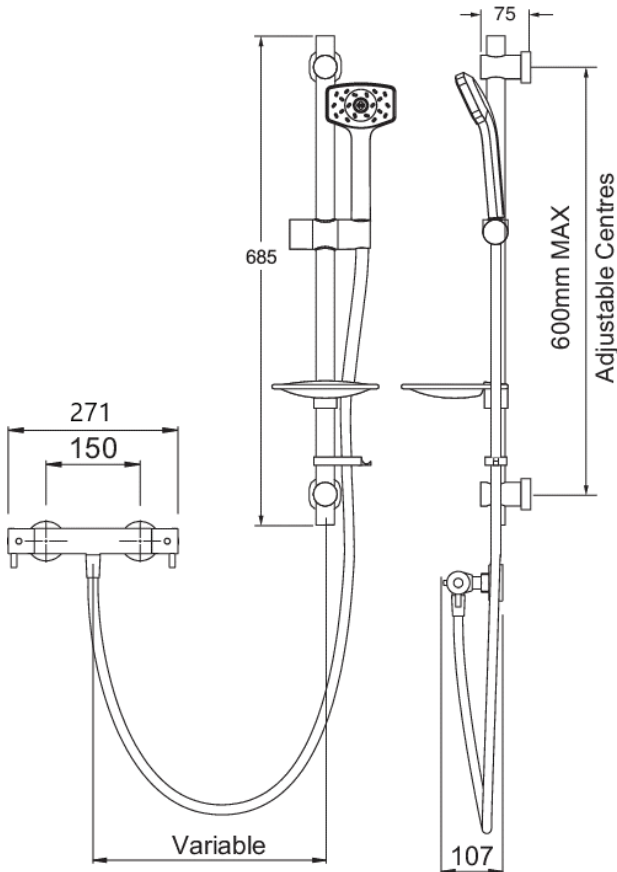

WAIPORI COOL TO TOUCH BAR SHOWER

CONSTRUCTION: Brass

SUPPLY: Suitable For High Pressure Systems

INLET CONNECTIONS: 15mm compression

WORKING PRESSURES: 1.0 - 5.0 bar

CARTRIDGE/VALVE TYPE:Thermostatic

- Safe Cool To Touch Body
- 38°C Temperature Hot Stop With Override Facility
- Easy To Fit Shower Rail - Simply Twist And Lock Brackets Into Place
- Includes Waipori Satinjet Handset
- Smooth Easy Clean 1.5M Hose
- Includes Easy Fit Connections
- Fitted With 8L/Min Flow Regulator
- TMV2 Approved Valve

WKCTS

Open Outlet Flow (Bar - l/min)

| BAR | 0.1 | 0.3 | 0.5 | 1.0 | 2.0 | 3.0 | 4.0 | 5.0 |
|--------------|-----|-----|-----|-----|-----|-----|-----|-----|
| HANDSET FLOW | 2.5 | 5 | 6.4 | 7.8 | 7.7 | 8.3 | 0 | 0 |

Chrome & Graphite

2306913

2310587

Please Note: Flow rate will be dictated by installation configurations.
Please ensure to check the appropriate flow restrictor information if applicable.
*Please refer to website for full warranty details.