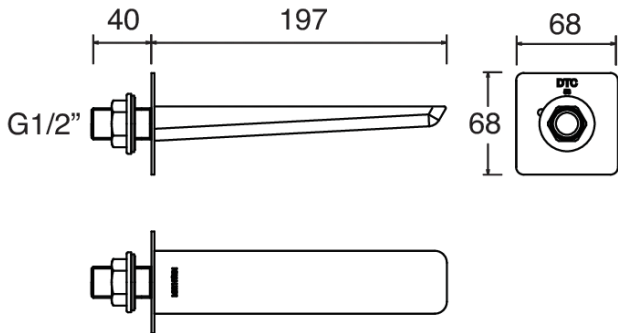

## WALL MOUNTED 197MM SPOUT MATTE BLACK

- 1 Chrome
- 2 Matte Black
- 3 PVD Brushed Brass
- 4 PVD Gunmetal
- 5 PVD Brushed Nickel

**CONSTRUCTION:** Brass  
**CARTRIDGE/VALVE TYPE:** N/A  
**SUPPLY:** Suitable For All Plumbing Systems  
**INLET CONNECTIONS:** 1/2" BSP  
**WORKING PRESSURES:** 0.1 - 5.0 BAR  
**OPERATION:** N/A

- On Trend Matte Black Finish For A Designer Look
- Durable Brass Body Construction
- Slim Stream Aerator With Directional Swivel

WSP01BK

Matte Black

### Open Outlet Flow (Bar - l/min)

BAR	0.3	0.5	1.0	2.0	3.0	4.0	5.0
SPOUT FLOW	6.4	8.2	11.3	16	21.5	24.4	25.2

2110702

2110318

Please Note: Flow rate will be dictated by installation configurations.  
 Please ensure to check the appropriate flow restrictor information if applicable.  
 \*Please refer to website for full warranty details.