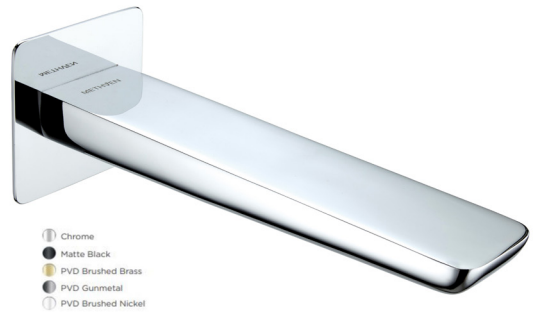

## WALL MOUNTED 197MM SPOUT MATTE BLACK

- 1 Chrome
- 2 Matte Black
- 3 PVD Brushed Brass
- 4 PVD Gunmetal
- 5 PVD Brushed Nickel

**CONSTRUCTION:** Brass  
**CARTRIDGE/VALVE TYPE:** N/A  
**SUPPLY:** Suitable For All Plumbing Systems  
**INLET CONNECTIONS:** 1/2" BSP  
**WORKING PRESSURES:** 0.1 - 5.0 BAR  
**OPERATION:** N/A

- On Trend Matte Black Finish For A Designer Look
- Durable Brass Body Construction
- Slim Stream Aerator With Directional Swivel

WSP01BK

Matte Black