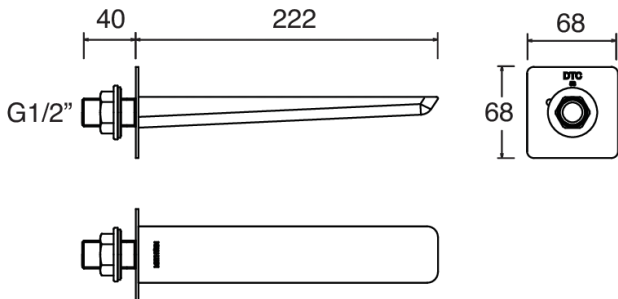

WALL MOUNTED 222MM SPOUT MATTE BLACK

- Chrome
- Matte Black
- PVD Brushed Brass
- PVD Gunmetal
- PVD Brushed Nickel

CONSTRUCTION: Brass
CARTRIDGE/VALVE TYPE: N/A
SUPPLY: Suitable For All Plumbing Systems
INLET CONNECTIONS: 1/2" BSP
WORKING PRESSURES: 0.1 - 5.0 BAR
OPERATION: N/A

- On Trend Matte Black Finish For A Designer Look
- Durable Brass Body Construction
- Slim Stream Aerator With Directional Swivel

WSP02BK

Matte Black

Open Outlet Flow (Bar - l/min)

BAR	0.3	0.5	1.0	2.0	3.0	4.0	5.0
SPOUT FLOW	6.4	8.2	11.3	16	21.5	24.4	25.2

2110318

2110702

Please Note: Flow rate will be dictated by installation configurations.
Please ensure to check the appropriate flow restrictor information if applicable.
*Please refer to website for full warranty details.

FREEPHONE: 0800 195 1602 | FAX ORDERS: 08444 068 690 | EMAIL: SALES@UK.METHVEN.COM

methven.com