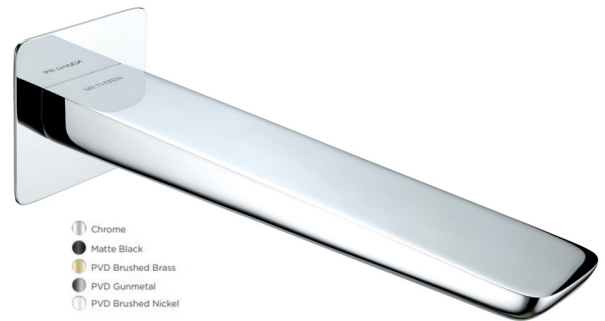

WALL MOUNTED 222MM SPOUT MATTE BLACK

- Chrome
- Matte Black
- PVD Brushed Brass
- PVD Gunmetal
- PVD Brushed Nickel

CONSTRUCTION: Brass
CARTRIDGE/VALVE TYPE: N/A
SUPPLY: Suitable For All Plumbing Systems
INLET CONNECTIONS: 1/2" BSP
WORKING PRESSURES: 0.1 - 5.0 BAR
OPERATION: N/A

- On Trend Matte Black Finish For A Designer Look
- Durable Brass Body Construction
- Slim Stream Aerator With Directional Swivel

WSP02BK

Matte Black

Open Outlet Flow (Bar - l/min)

BAR	0.3	0.5	1.0	2.0	3.0	4.0	5.0
SPOUT FLOW	6.4	8.2	11.3	16	21.5	24.4	25.2

2110318

2110702

Please Note: Flow rate will be dictated by installation configurations.
Please ensure to check the appropriate flow restrictor information if applicable.
*Please refer to website for full warranty details.

FREEPHONE: 0800 195 1602 | FAX ORDERS: 08444 068 690 | EMAIL: SALES@UK.METHVEN.COM

methven.com