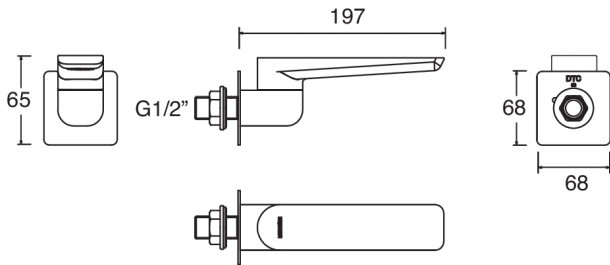

## WALL MOUNTED SWIVEL 197MM SPOUT CHROME

- 1 Chrome
- 2 Matte Black
- 3 PVD Brushed Brass
- 4 PVD Gunmetal
- 5 PVD Brushed Nickel

**CONSTRUCTION:** Brass

**CARTRIDGE/VALVE TYPE:** N/A

**SUPPLY:** Suitable For All Plumbing Systems

**INLET CONNECTIONS:** 1/2" BSP

**WORKING PRESSURES:** 0.1 - 5.0 BAR

**OPERATION:** N/A

- Durable Brass Body Construction
- Swivel Outlet
- Slim Stream Aerator With Directional Swivel