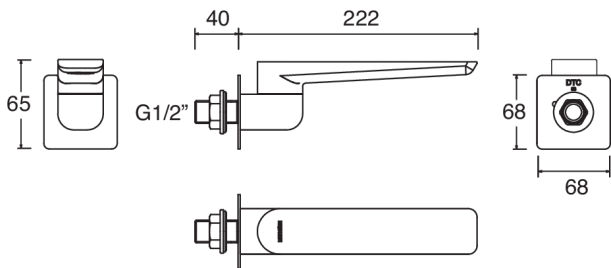

## WALL MOUNTED SWIVEL 222MM SPOUT MATTE BLACK

**CONSTRUCTION:** Brass  
**CARTRIDGE/VALVE TYPE:** N/A  
**SUPPLY:** Suitable For All Plumbing Systems  
**INLET CONNECTIONS:** 1/2" BSP  
**WORKING PRESSURES:** 0.1 - 5.0 BAR  
**OPERATION:** N/A