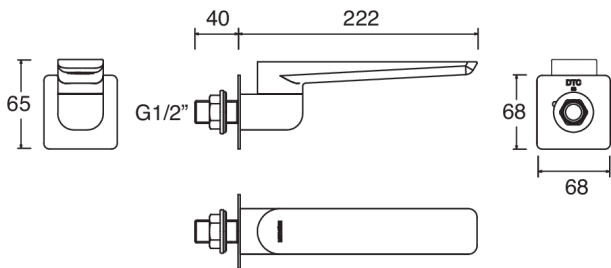

## WALL MOUNTED SWIVEL 222MM SPOUT CHROME

- Chrome
- Matte Black
- PVD Brushed Brass
- PVD Gunmetal
- PVD Brushed Nickel

**CONSTRUCTION:** Brass  
**CARTRIDGE/VALVE TYPE:** N/A  
**SUPPLY:** Suitable For All Plumbing Systems  
**INLET CONNECTIONS:** 1/2" BSP  
**WORKING PRESSURES:** 0.1 - 5.0 BAR  
**OPERATION:** N/A

- Durable Brass Body Construction
- Swivel Outlet
- Slim Stream Aerator With Directional Swivel