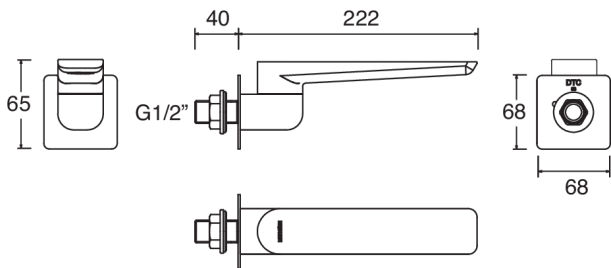

WALL MOUNTED SWIVEL 222MM SPOUT - CHROME

- Chrome
- Matte Black
- PVD Brushed Brass
- PVD Gunmetal
- PVD Brushed Nickel

CONSTRUCTION: Brass
CARTRIDGE/VALVE TYPE: N/A
SUPPLY: Suitable For Low Pressure Systems
INLET CONNECTIONS: 1/2" BSP
WORKING PRESSURES: 0.1 - 5.0 BAR
OPERATION: N/A

- Durable Brass Body Construction
- Swivel Outlet
- Slim Stream Aerator With Directional Swivel

WSP04CP

Chrome

Open Outlet Flow (Bar - l/min)

BAR	0.1	0.3	0.5	1.0	2.0	3.0	4.0	5.0
SPOUT FLOW	4.2	6.4	8.2	11.3	16	21.5	24.4	25.2