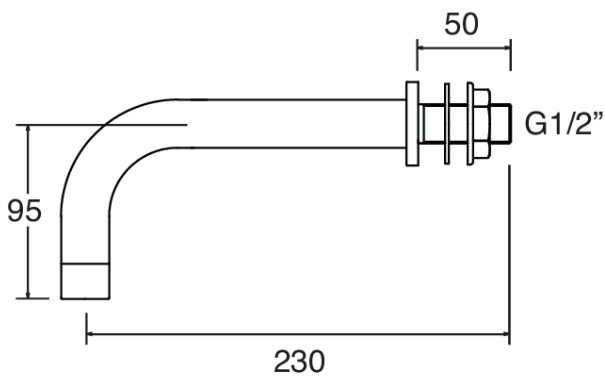

WALL MOUNTED 180MM SPOUT MATTE BLACK

CONSTRUCTION: Brass

CARTRIDGE/VALVE TYPE: N/A

SUPPLY: Suitable For All Plumbing Systems

INLET CONNECTIONS: 1/2" BSP

WORKING PRESSURES: 0.1 - 5.0 BAR

OPERATION: N/A

- On Trend Matte Black Finish For A Designer Look
- Durable Brass Body Construction
- Slim Stream Aerator With Directional Swivel

WSP05BK

Open Outlet Flow (Bar - l/min)

BAR	0.3	0.5	1.0	2.0	3.0	4.0	5.0
SPOUT FLOW	4.5	5.9	8.2	11.7	14.5	16.7	18.8

Matte Black

2110702

2110318

Please Note: Flow rate will be dictated by installation configurations.
Please ensure to check the appropriate flow restrictor information if applicable.
*Please refer to website for full warranty details.