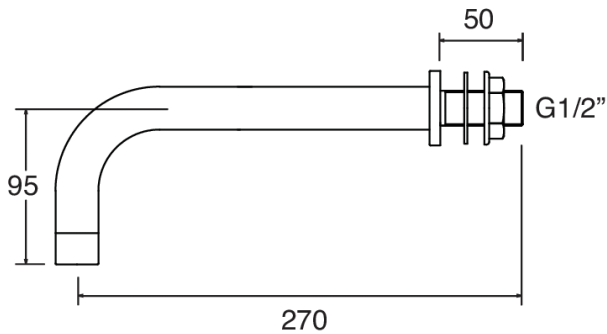

WALL MOUNTED 220MM SPOUT MATTE BLACK

CONSTRUCTION: Brass
CARTRIDGE/VALVE TYPE: N/A
SUPPLY: Suitable For All Plumbing Systems
INLET CONNECTIONS: 1/2" BSP
WORKING PRESSURES: 0.1 - 5.0 BAR
OPERATION: N/A

- On Trend Matte Black Finish For A Designer Look
- Durable Brass Body Construction
- Slim Stream Aerator With Directional Swivel

WSPo6BK

Open Outlet Flow (Bar - l/min)

BAR	0.3	0.5	1.0	2.0	3.0	4.0	5.0
SPOUT FLOW	4.5	5.9	8.2	11.7	14.5	16.7	18.8

Matte Black

2110702

2110318

Please Note: Flow rate will be dictated by installation configurations.
Please ensure to check the appropriate flow restrictor information if applicable.
*Please refer to website for full warranty details.

FREEPHONE: 0800 195 1602 | FAX ORDERS: 08444 068 690 | EMAIL: SALES@UK.METHVEN.COM

methven.com