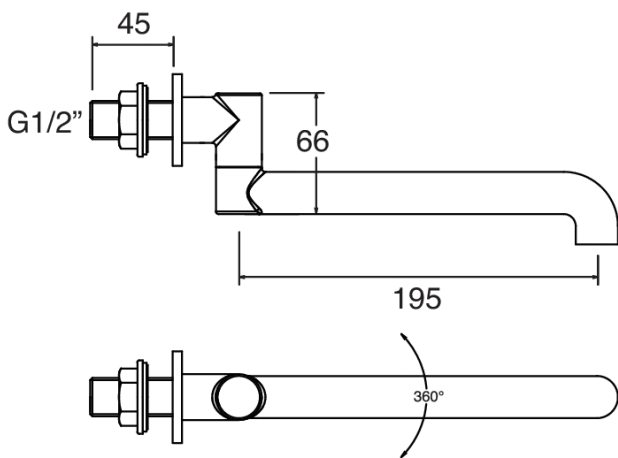

WALL MOUNTED SWIVEL 195MM SPOUT MATTE BLACK

- Chrome
- Matte Black
- PVD Brushed Brass
- PVD Gunmetal
- PVD Brushed Nickel

CONSTRUCTION: Brass
CARTRIDGE/VALVE TYPE: N/A
SUPPLY: Suitable For All Plumbing Systems
INLET CONNECTIONS: 1/2" BSP
WORKING PRESSURES: 0.1 - 5.0 BAR
OPERATION: N/A

- On Trend Matte Black Finish For A Designer Look
- Durable Brass Body Construction
- Swivel Outlet
- Slim Stream Aerator With Directional Swivel

WSP07BK

Matte Black

Open Outlet Flow (Bar - l/min)

BAR	0.3	0.5	1.0	2.0	3.0	4.0	5.0
SPOUT FLOW	4.5	5.9	8.2	11.7	14.3	16.6	18.6