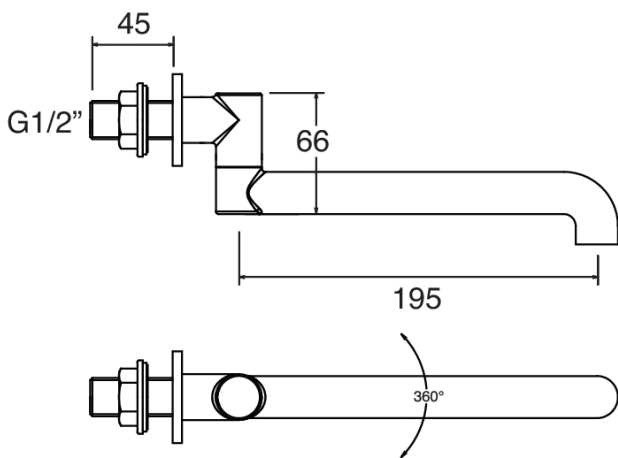

## WALL MOUNTED SWIVEL 195MM SPOUT CHROME

- Chrome
- Matte Black
- PVD Brushed Brass
- PVD Gunmetal
- PVD Brushed Nickel

**CONSTRUCTION:** Brass  
**CARTRIDGE/VALVE TYPE:** N/A  
**SUPPLY:** Suitable For All Plumbing Systems  
**INLET CONNECTIONS:** 1/2" BSP  
**WORKING PRESSURES:** 0.1 - 5.0 BAR  
**OPERATION:** N/A

- Durable Brass Body Construction
- Swivel Outlet
- Slim Stream Aerator With Directional Swivel

#### Open Outlet Flow (Bar - l/min)

BAR	0.3	0.5	1.0	2.0	3.0	4.0	5.0
<b>SPOUT FLOW</b>	4.5	5.9	8.2	11.7	14.3	16.6	18.6