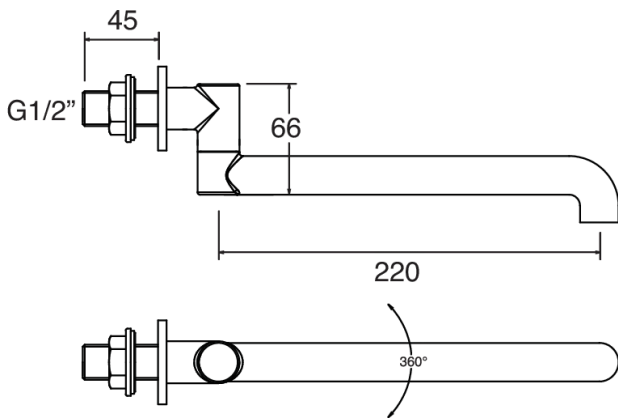

WALL MOUNTED SWIVEL 195MM SPOUT MATTE BLACK

- Chrome
- Matte Black
- PVD Brushed Brass
- PVD Gunmetal
- PVD Brushed Nickel

CONSTRUCTION: Brass
CARTRIDGE/VALVE TYPE: N/A
SUPPLY: Suitable For All Plumbing Systems
INLET CONNECTIONS: 1/2" BSP
WORKING PRESSURES: 0.1 - 5.0 BAR
OPERATION: N/A

- On Trend Matte Black Finish For A Designer Look
- Durable Brass Body Construction
- Swivel Outlet
- Slim Stream Aerator With Directional Swivel

WSPo8BK

Matte Black

Open Outlet Flow (Bar - l/min)

BAR	0.3	0.5	1.0	2.0	3.0	4.0	5.0
SPOUT FLOW	4.5	5.9	8.2	11.7	14.3	16.6	18.6