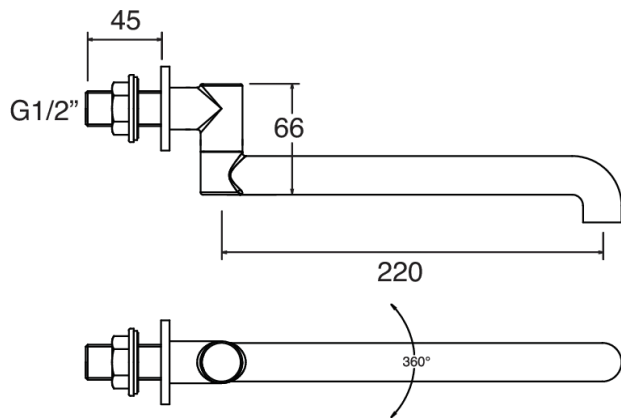

WALL MOUNTED SWIVEL 195MM SPOUT - CHROME

- Chrome
- Matte Black
- PVD Brushed Brass
- PVD Gunmetal
- PVD Brushed Nickel

CONSTRUCTION: Brass

CARTRIDGE/VALVE TYPE: N/A

SUPPLY: Suitable For Low Pressure Systems

INLET CONNECTIONS: 1/2" BSP

WORKING PRESSURES: 0.1 - 5.0 BAR

OPERATION: N/A

- Durable Brass Body Construction
- Swivel Outlet
- Slim Stream Aerator With Directional Swivel

WSPo8CP

Chrome

Open Outlet Flow (Bar - l/min)

BAR	0.1	0.3	0.5	1.0	2.0	3.0	4.0	5.0
SPOUT FLOW	2.8	4.5	5.9	8.2	11.7	14.3	16.6	18.6

2110702

2110318

Please Note: Flow rate will be dictated by installation configurations.
 Please ensure to check the appropriate flow restrictor information if applicable.
 *Please refer to website for full warranty details.