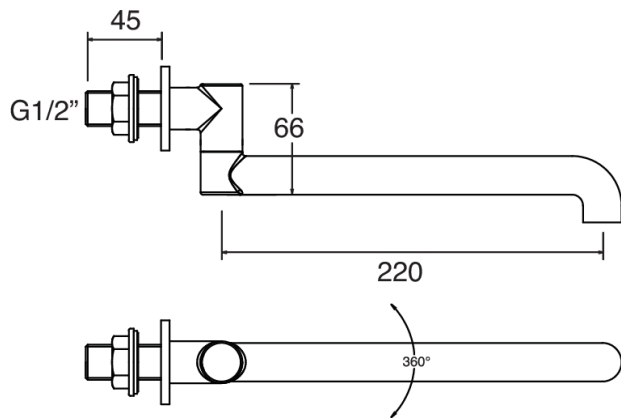

WALL MOUNTED SWIVEL 195MM SPOUT CHROME

- Chrome
- Matte Black
- PVD Brushed Brass
- PVD Gunmetal
- PVD Brushed Nickel

CONSTRUCTION: Brass

CARTRIDGE/VALVE TYPE: N/A

SUPPLY: Suitable For All Plumbing Systems

INLET CONNECTIONS: 1/2" BSP

WORKING PRESSURES: 0.1 - 5.0 BAR

OPERATION: N/A

- Durable Brass Body Construction
- Swivel Outlet
- Slim Stream Aerator With Directional Swivel

WSPo8CP

Open Outlet Flow (Bar - l/min)

BAR	0.3	0.5	1.0	2.0	3.0	4.0	5.0
SPOUT FLOW	4.5	5.9	8.2	11.7	14.3	16.6	18.6

Chrome

2110702

2110318

Please Note: Flow rate will be dictated by installation configurations.
Please ensure to check the appropriate flow restrictor information if applicable.
*Please refer to website for full warranty details.

FREEPHONE: 0800 195 1602 | FAX ORDERS: 08444 068 690 | EMAIL: SALES@UK.METHVEN.COM

methven.com