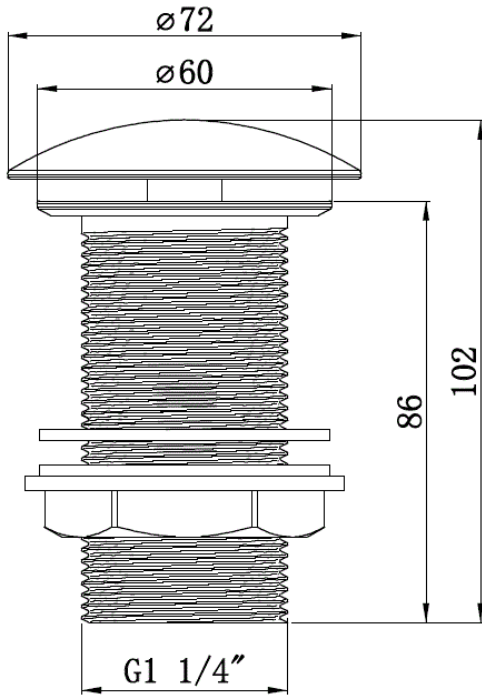

## FREE FLOW BASIN WASTE - CHROME

**CONSTRUCTION:** Brass  
**INLET CONNECTIONS:** 1<sup>3</sup>/<sub>4</sub>" BSP

Free Flowing - Allows Water To Drain  
Ideal For Basins Without An Overflow

WST13CP

Chrome