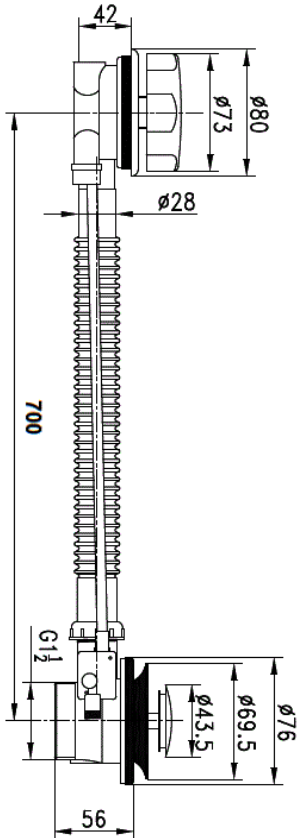

Pop Up Bath Waste - Matte Black

CONSTRUCTION:

INLET CONNECTIONS:

WST21BK

Matte Black

Please Note: Flow rate will be dictated by installation configurations.
Please ensure to check the appropriate flow restrictor information if applicable.
*Please refer to website for full warranty details.