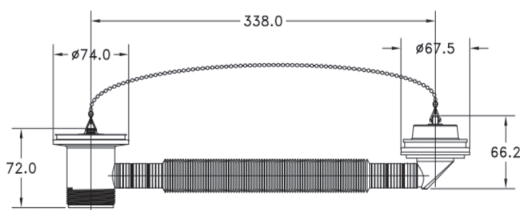

# Bath Waste

1 1/2" Plastic Bath Waste With Overflow & Plug

Product Code:WST27/BATH

Finish: Chrome

## Features

**Construction:** Brass and ABS

**Inlet Connections:** 1 1/2" BSP

- Complete with overflow assembly, brass plug and chain
- Adjustable flexible overflow pipe
- Standard 1 1/2" connection

\*Please refer to website for full warranty details.