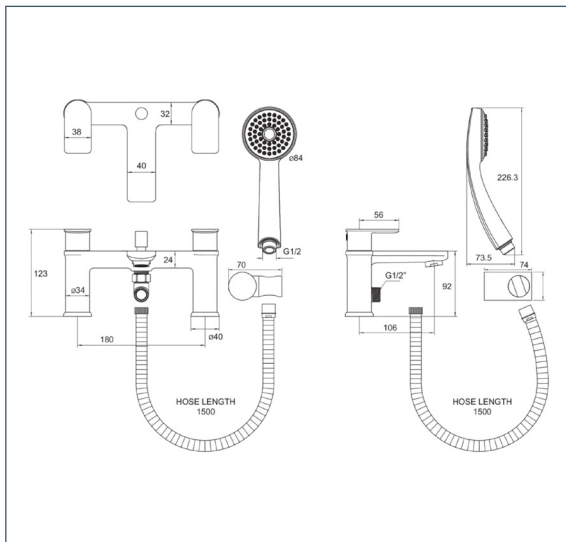

*Please refer to website for full warranty details.